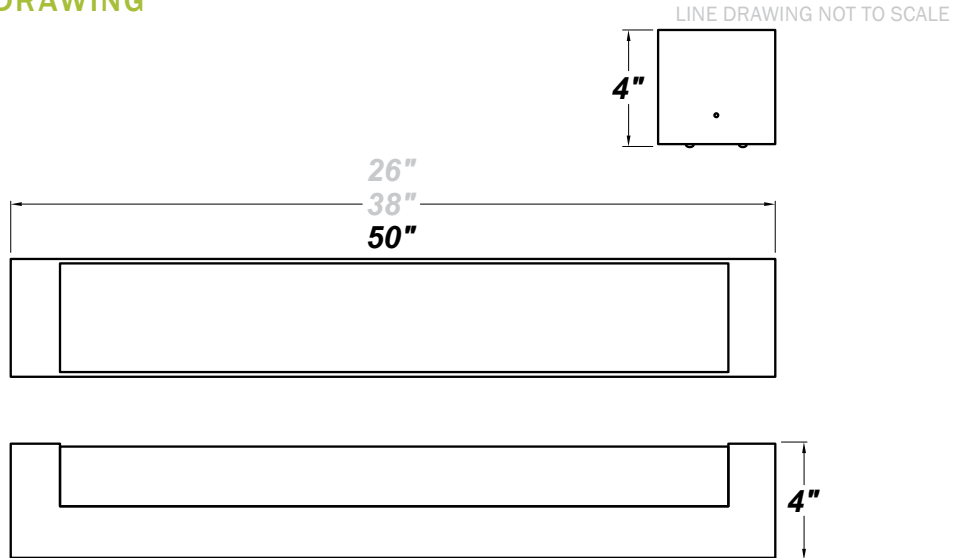

# VICEROY LG STD LED 48"

Architectural Indoor

PROJECT:	
TYPE:	
PO#:	QTY:
COMMENTS:	

## LINE DRAWING