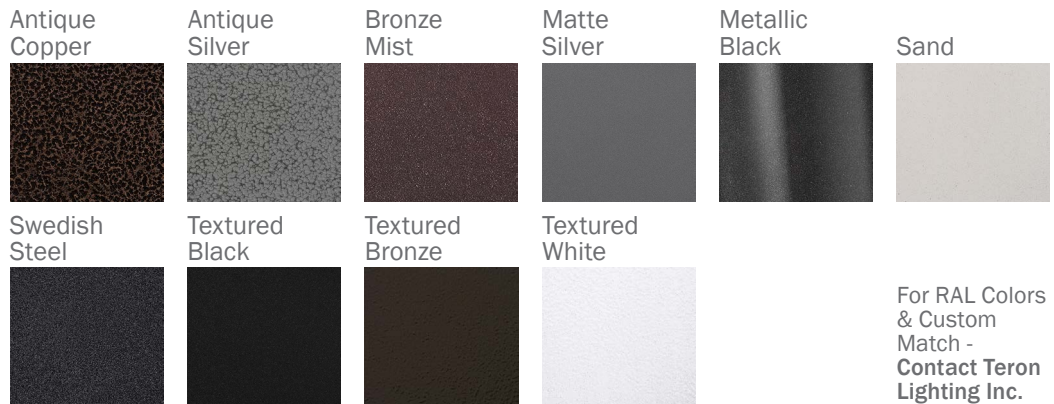

## FEATURES

- Steel Housing with Matte Silver Powder Coat Finish
- Matte White Acrylic Inner Diffuser
- Clear Acrylic Outer Diffuser
- 0-10V and Trailing Edge (ELV) Dimming Compatible Options Available
- Over-Voltage, Over-Current, and Short-Circuit Protection with Auto Recovery
- Mounts Directly to Surface with Two Wall Anchors (Not Included) Over a 2" Junction Box (Not Included)
- L70 Life Time For 50,000hr
- Knockouts on Back Accept Standard Electrical Fittings (By Others)
- ADA Compliant
- CSA Listed Damp Location For Wall or Ceiling Mount
- Emergency Battery Available
- LED Light Fixture

## FINISHES