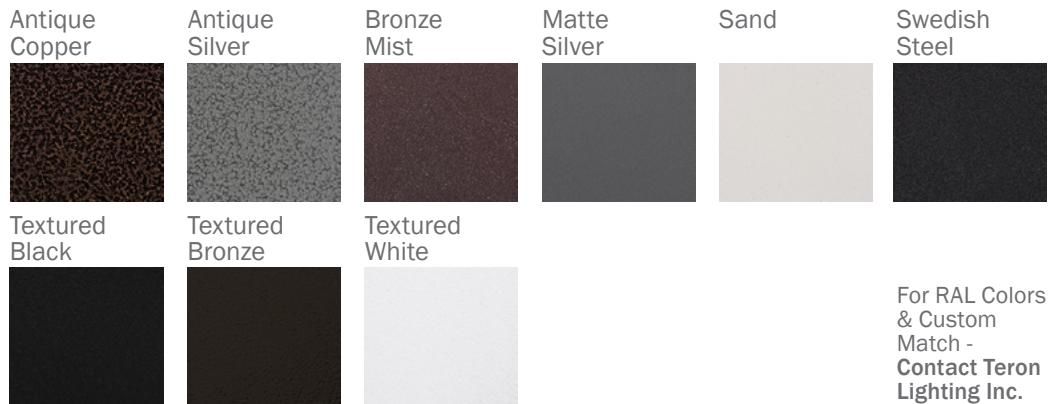

## FEATURES

- Steel Housing with Matte Silver Powder Coat Finish
- Matte White Acrylic Inner Diffuser
- Clear Acrylic Outer Diffuser
- 0-10V and Trailing Edge (ELV) Dimming Compatible Options Available
- Over-Voltage, Over-Current, and Short-Circuit Protection with Auto Recovery
- Mounts Directly to Surface with Two Wall Anchors (Not Included) Over a 2" Junction Box (Not Included)
- L70 Life Time For 50,000hr
- Knockouts on Back Accept Standard Electrical Fittings (By Others)
- ADA Compliant
- CSA Listed Damp Location For Wall or Ceiling Mount
- LED Light Fixture

## FINISHES