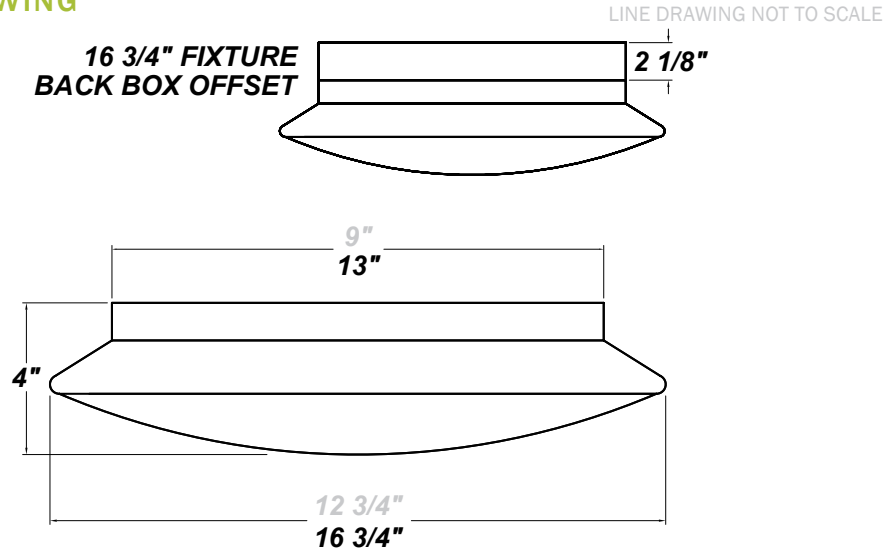

# TRADITIONS 17" LED

Architectural Indoor

PROJECT:	
TYPE:	
PO#:	QTY:
COMMENTS:	

## LINE DRAWING