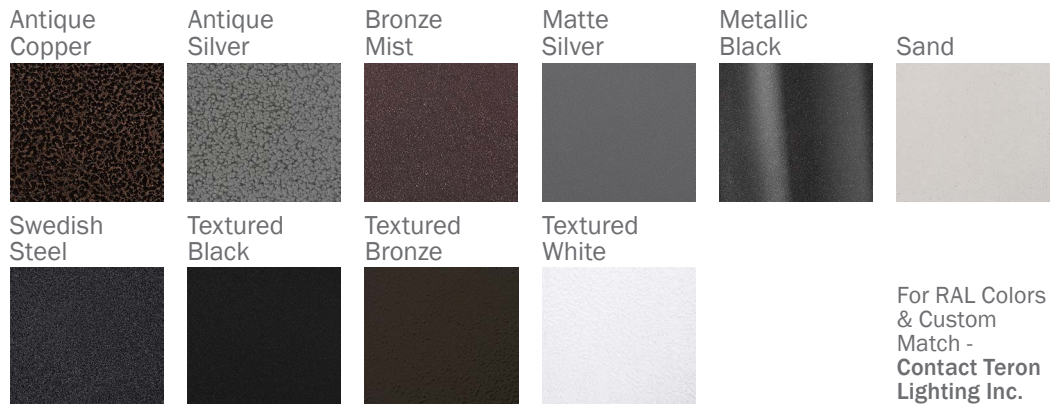

## FINISHES

Aesthetics & Options

TRIM	FINISH	COLOR TEMP	OPTIONS
<b>Not Applicable</b>	<b>WH</b> - White <b>AC</b> - Antique Copper <b>AS</b> - Antique Silver <b>BT</b> - Bronze Mist <b>MB</b> - Metallic Black <b>SM</b> - Matte Silver (Standard) <b>SN</b> - Sand <b>SW</b> - Swedish Steel <b>TB</b> - Textured Black <b>BZ</b> - Textured Bronze <b>TW</b> - Textured White	<b>27K</b> - 2700K Color Temp <b>30K</b> - 3000K Color Temp <b>35K</b> - 3500K Color Temp <b>40K</b> - 4000K Color Temp	<b>F</b> - Single Fuse <b>STC12-WH</b> - 12" Stem & Canopy Kit* <b>STC24-WH</b> - 24" Stem & Canopy Kit* <b>STC36-WH</b> - 36" Stem & Canopy Kit* <b>STC48-WH</b> - 48" Stem & Canopy Kit*
ORDER INFO			
Not Applicable	WH	27K	F
Example ^			