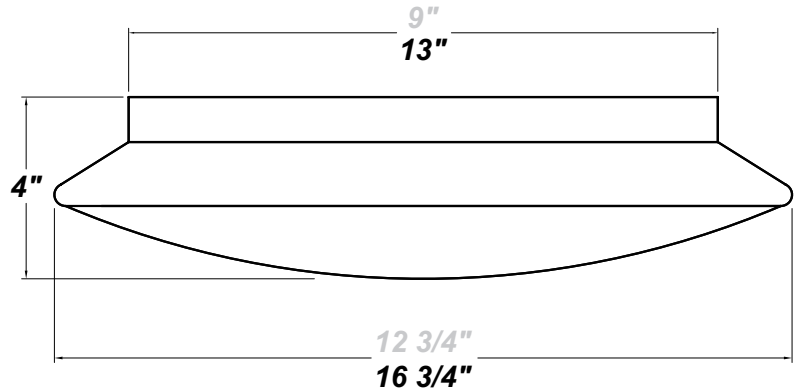

LINE DRAWING

LINE DRAWING NOT TO SCALE

FINISHES

Antique Copper

Antique Silver

Bronze Mist

Matte Silver

Sand

Swedish Steel

Textured Black

Textured Bronze

Textured White

For RAL Colors & Custom Match - Contact Teron Lighting Inc.