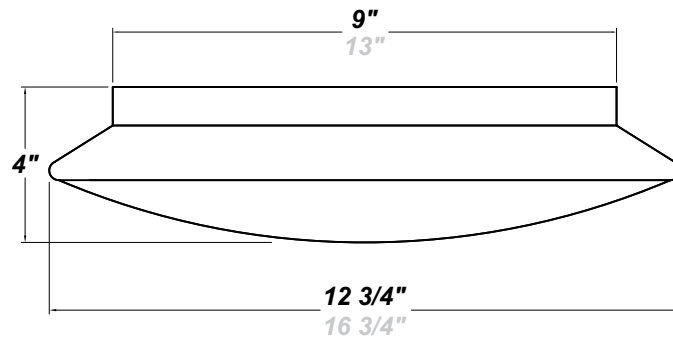

LINE DRAWING

LINE DRAWING NOT TO SCALE

FINISHES

Antique Copper

Antique Silver

Bronze Mist

Matte Silver

Sand

Swedish Steel

Textured Black

Textured Bronze

Textured White

For RAL Colors & Custom Match - Contact Teron Lighting Inc.