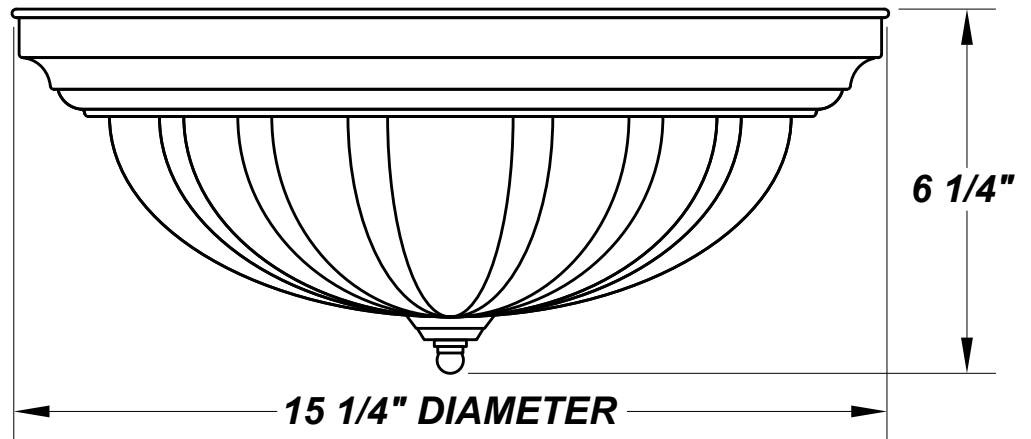

## FEATURES

- Steel Housing & Finial with Brushed Nickel Plated Finish
- Frosted Ribbed White Glass Diffuser
- Mounts Directly to 4" Junction Box (By Others)
- CSA Listed Damp Location For Ceiling Mount Only
- LED Light Fixture
- Mounting Hardware Included

## LINE DRAWING

LINE DRAWING NOT TO SCALE