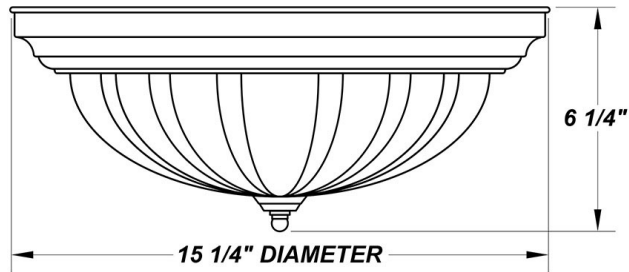

LINE DRAWING

LINE DRAWING NOT TO SCALE

FINISHES

Antique Copper

Antique Silver

Bronze Mist

Matte Silver

Sand

Swedish Steel

Textured Black

Textured Bronze

Textured White

For RAL Colors & Custom Match - Contact Teron Lighting Inc.