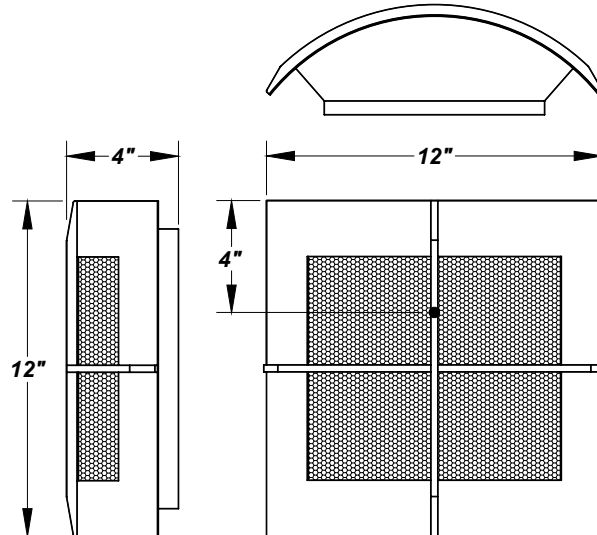

LINE DRAWING

LINE DRAWING NOT TO SCALE

FINISHES

Antique Copper

Antique Silver

Bronze Mist

Matte Silver

Metallic Black

Sand

Swedish Steel

Textured Black

Textured Bronze

Textured White

For RAL Colors & Custom Match - Contact Teron Lighting Inc.