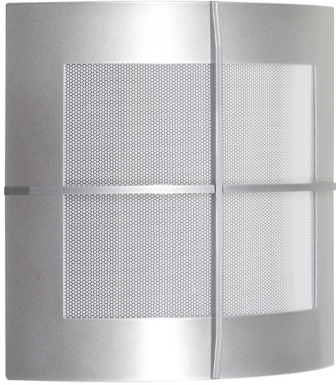

TEMPEST S LED

Architectural Indoor

PROJECT:	
TYPE:	
PO#:	QTY:
COMMENTS:	

FEATURES

- 18 Gauge Steel Fascia and Steel Trim Accents with Powder Coat Finish
- Open Top and Bottom
- White Acrylic with Mylar Perf
- Aluminum Mounting Pan with Hi-Reflectance White Powder Coat Finish
- Mounts Directly to 4" Junction Box (By Others)
- One 12.6W LED Driver Per 12.5W Module
- Dimmable to <5% With Either Triac or Electronic Dimmers
- Over-Current, Over-Voltage, and Short Circuit Protection
- Constant Current at 350 Milliamps
- UL Class 2 Driver - Power Factor >.90
- ADA Compliant
- CSA Listed Dry Location For Wall Mounting
- LED Light Fixture
- Mounting Hardware Included

LINE DRAWING

LINE DRAWING NOT TO SCALE

FINISHES

Antique Copper

Antique Silver

Bronze Mist

Matte Silver

Metallic Black

Sand

Swedish Steel

Textured Black

Textured Bronze

Textured White

For RAL Colors & Custom Match - Contact Teron Lighting Inc.

TEMPEST S LED

Architectural Indoor

Aesthetics & Options

TRIM	FINISH	COLOR TEMP	OPTIONS
Not Applicable	AC - Antique Copper TB - Textured Black AS - Antique Silver BT - Bronze Mist BZ - Textured Bronze MB - Metallic Black TW - Textured White SM - Matte Silver (Standard) SN - Sand SW - Swedish Steel	30K - 3000K Color Temp 35K - 3500K Color Temp 40K - 4000K Color Temp	F - Fused TBC - White Acrylic Top & Bottom Cover TCV - White Acrylic Top Cover WAL - White Acrylic
ORDER INFO			
Not Applicable Example ^	AC	27K	F