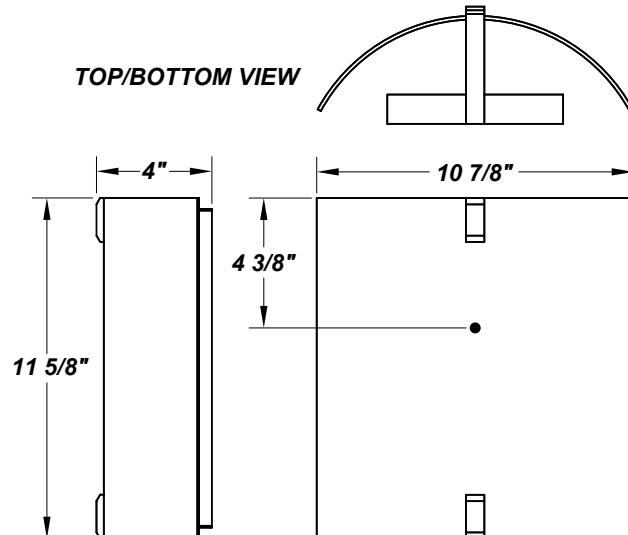

LINE DRAWING

LINE DRAWING NOT TO SCALE

FINISHES

Antique Copper

Antique Silver

Bronze Mist

Matte Silver

Metallic Black

Sand

Swedish Steel

Textured Black

Textured Bronze

Textured White

For RAL Colors & Custom Match - Contact Teron Lighting Inc.