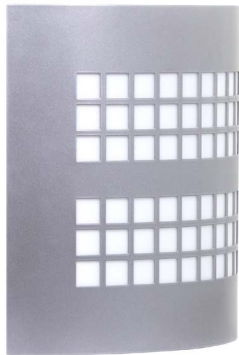

## FEATURES

- 18 Gauge Steel w/ Matte Silver Polyester Powder Coat Finish
- Matte White Acrylic Diffuser
- Cast Aluminum Housing w/ Textured Black Polyester Powder Coat Finish
- Steel Reflector w/ Hi-Reflectance White Powder Coat Finish
- Clear Polycarbonate Diffuser
- Mounts Directly to 4" Junction Box (By Others)
- Thermal Compensation Technology Ensures Longer LED Lifetime, Which is Ideal For Fixtures Being Placed in Area With Fluctuating or Higher Ambient Temperatures
- CSA Listed Wet location For Wall Mounting
- Emergency Battery Available
- LED Light Fixture
- Mounting Hardware Included

## LINE DRAWING

LINE DRAWING NOT TO SCALE

TOP/BOTTOM VIEW

SIDE VIEW

FRONT VIEW