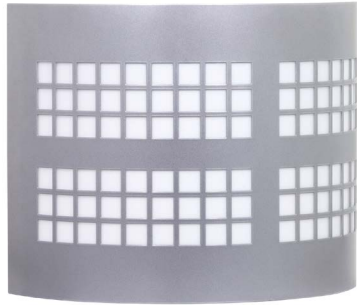

## FEATURES

- 18 Gauge Steel w/ Matte Silver Polyester Powder Coat Finish
- Matte White Acrylic Diffuser
- Cast Aluminum Housing w/ Textured Black Polyester Powder Coat Finish
- Steel Reflector w/ Hi-Reflectance White Powder Coat Finish
- Clear Polycarbonate Diffuser
- Mounts Directly to 4" Junction Box (By Others)
- Thermal Compensation Technology Ensures Longer LED Lifetime, Which is Ideal For Fixtures Being Placed in Area With Fluctuating or Higher Ambient Temperatures
- CSA Listed Wet location For Wall Mounting
- Emergency Battery Available
- LED Light Fixture
- Mounting Hardware Included

## LINE DRAWING

LINE DRAWING NOT TO SCALE

TOP/BOTTOM VIEW

SIDE VIEW

FRONT VIEW

Example ^ (may not represent a manufacturable product)

PROD	SOURCE	30K SPECS			
OMGW	L24.5	<ul style="list-style-type: none"> <li>80 CRI Typ.</li> <li>30K - 3000K Color Temp</li> <li>2528 LED Source Lumens</li> <li>103.2 LED Source Lumens Per Watt</li> </ul>			