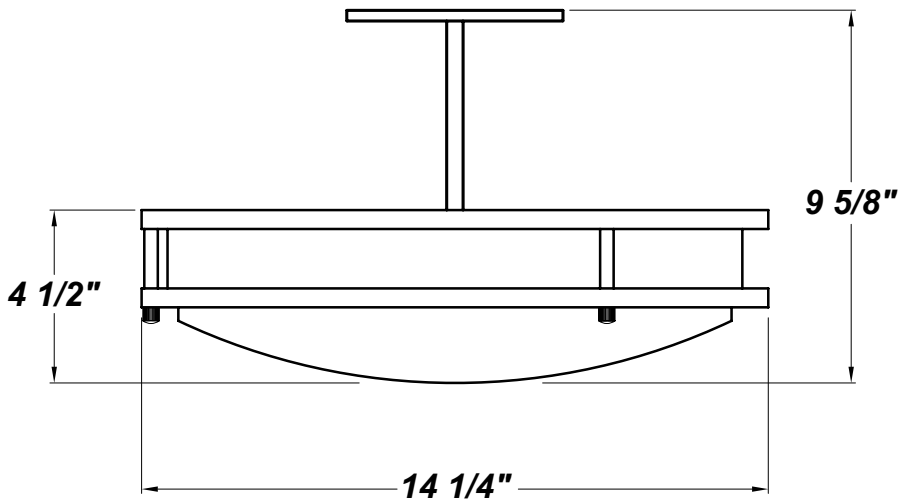

## FEATURES

- Die-Form Cold-Rolled Steel Housing w/ Brushed Nickel Plated Finish
- Dry Location
- LED Light Fixture
- Luminous White Acrylic Diffuser
- Mounting Hardware Included
- Mounts Directly to 4" Junction Box (By Others)
- Steel Canopy and Stems w/ Brushed Nickel Plated Finish
- Steel Mounting Pan w/ Hi-Reflectance White Powder Coat Finish
- Steel Trim w/ Brushed Nickel Plated Finish

## LINE DRAWING

LINE DRAWING NOT TO SCALE