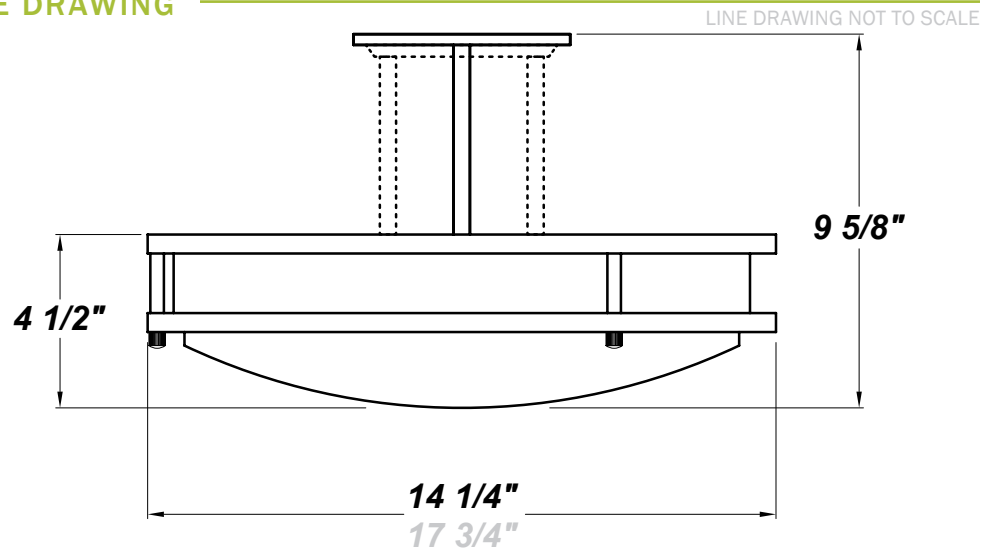

LINE DRAWING