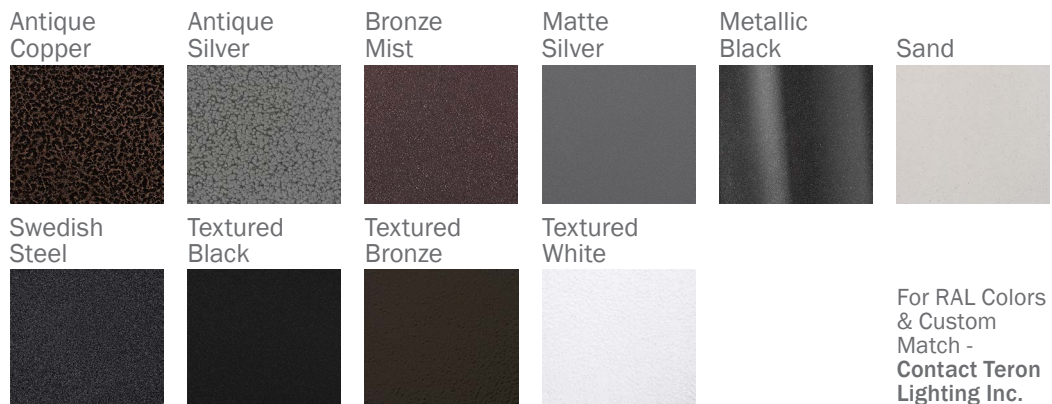

NIKE P LED 14"

Architectural Indoor

PROJECT:	
TYPE:	
PO#:	QTY:
COMMENTS:	

FEATURES

- Die-Form Cold-Rolled Steel Housing w/ Brushed Nickel Plated Finish
- Steel Trim w/ Brushed Nickel Plated Finish
- Steel Canopy and Stems w/ Brushed Nickel Plated Finish
- Steel Mounting Pan w/ Hi-Reflectance White Powder Coat Finish
- Luminous White Acrylic Diffuser
- Mounts Directly to 4" Junction Box (By Others)
- Dry Location
- LED Light Fixture
- Mounting Hardware Included

LINE DRAWING

FINISHES