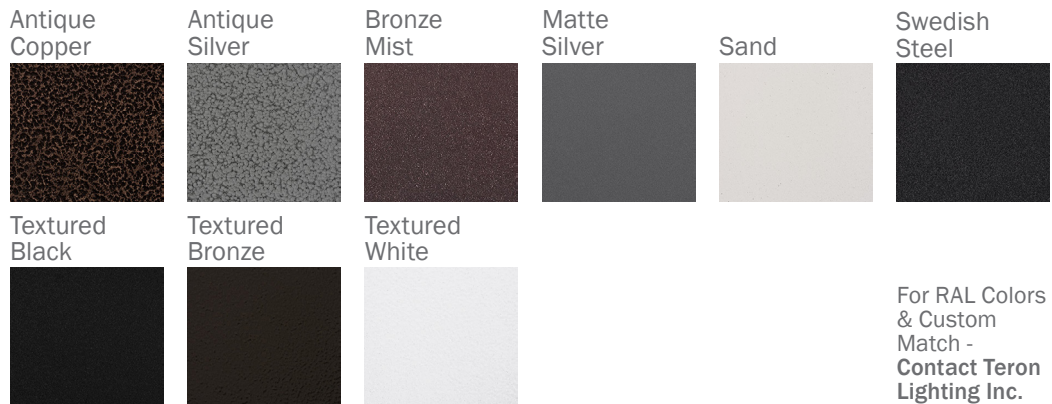

## FEATURES

- 120V Drivers Are Dimmable
- 277V Drivers Are Not Dimmable
- Clear Prismatic UV-Stabilized Polycarbonate Ribbed Lens
- CSA Listed Wet location For Wall Mounting
- Die-Cast Aluminum Ballast Housing w/ Textured Black Powder Coat Finish
- Emergency Battery Available
- Fully Silicone Gasketed Channel
- LED Light Fixture
- Mounts Direct to Flat Surface w/ Four #8 Wall Anchors (Not Included)
- Standard Up / Down Light Output
- Steel Trim Bands w/ Textured Bronze Powder Coat Finish

## FINISHES