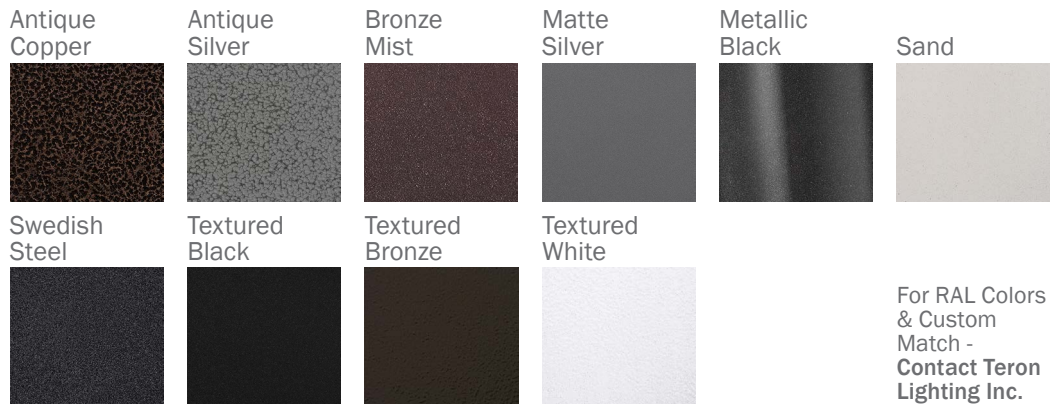

## FEATURES

- Steel Trim Bands w/ Textured Bronze Powder Coat Finish
- Standard Up / Down Light Output
- Die-Cast Aluminum Ballast Housing w/ Textured Black Powder Coat Finish
- Fully Silicone Gasketed Channel
- Clear Prismatic UV-Stabilized Polycarbonate Ribbed Lens
- Mounts Direct to Flat Surface w/ Four #8 Wall Anchors (Not Included)
- 120V Drivers Are Dimmable
- 277V Drivers Are Not Dimmable
- CSA Listed Wet location For Wall Mounting
- Emergency Battery Available
- LED Light Fixture

## FINISHES