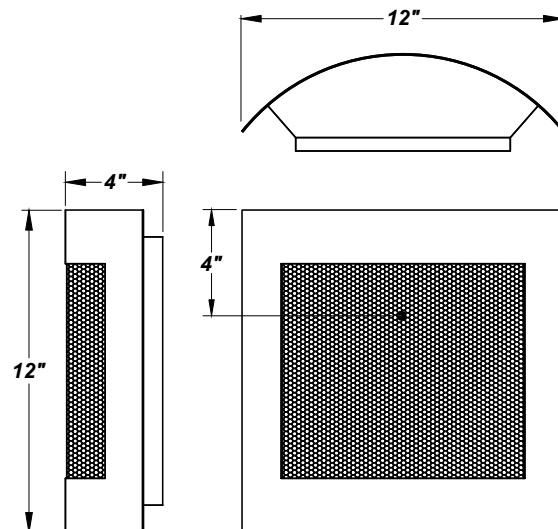

## FEATURES

- 18 Gauge Steel Fascia w/ Matte Silver Powder Coat Finish
- Luminous White Acrylic w/ White Perf Covering Lens Panel
- Steel Mounting Pan w/ Hi-Reflectance White Powder Coat Finish
- Open Top and Bottom
- Mounts Directly to 4" Junction Box (By Others)
- One 12.6W LED Driver Per 12.5W Module
- 120V Drivers Are Dimmable
- 277V Drivers Are Not Dimmable
- ADA Compliant
- CSA Listed Dry Location For Wall Mounting
- LED Light Fixture
- Mounting Hardware Included

## LINE DRAWING

LINE DRAWING NOT TO SCALE