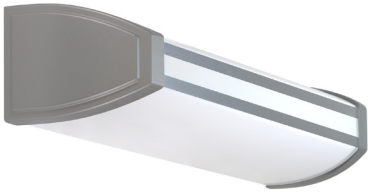

DUNBAR LED 52"

Architectural Indoor

PROJECT:	
TYPE:	
PO#:	QTY:
COMMENTS:	

FEATURES

- Steel Housing w/ White Powder Coat Finish
- Steel Mounting Pan w/ Hi-Reflectance White Powder Coat Finish
- White Acrylic / DR Extruded Diffuser w/ Matte Silver Finished End Caps And Silver / White Decorative Center Trim
- Up / Down Lighting Option Available
- Mounts Directly to Surface w/ Two Wall Anchors (Not Included)
- 0-10V and Leading Edge (ELV) Dimming Compatible Options Available
- CSA Listed Dry Location For Wall Mount Only
- Emergency Battery Available
- LED Light Fixture

LINE DRAWING

LINE DRAWING NOT TO SCALE

FINISHES

For RAL Colors
& Custom
Match -
Contact Teron
Lighting Inc.

DUNBAR LED 52"

Architectural Indoor

Fixture Core

PROJECT:	
TYPE:	
PO#:	QTY:
COMMENTS:	

Aesthetics & Options

TRIM	FINISH	COLOR TEMP	OPTIONS
Not Applicable	BNW - Brushed Nickel End Caps w/ Nickel And White Center Trim (Standard) WSW - White End Caps w/ Solid White Center Trim	27K - 2700K Color Temp 30K - 3000K Color Temp 35K - 3500K Color Temp 40K - 4000K Color Temp 50K - 5000K Color Temp	2SW - 2-Position Switch w/ Pull Chain (On-Off) (120V Only) CO - Convenience Outlet (120V Only) DIV - Internal Divider EB - 12W Integral EM Battery (120V and 277V Only) F - Fused (120V and 277V Only) MSW - Multi-Level Switching 4-Position Switch w/ Pull Chain (120V Only) NLT - 9.4W LED Night Light (DIV option required)(120V and 277V Only)
ORDER INFO			
Not Applicable Example ^	BNW	27K	2SW