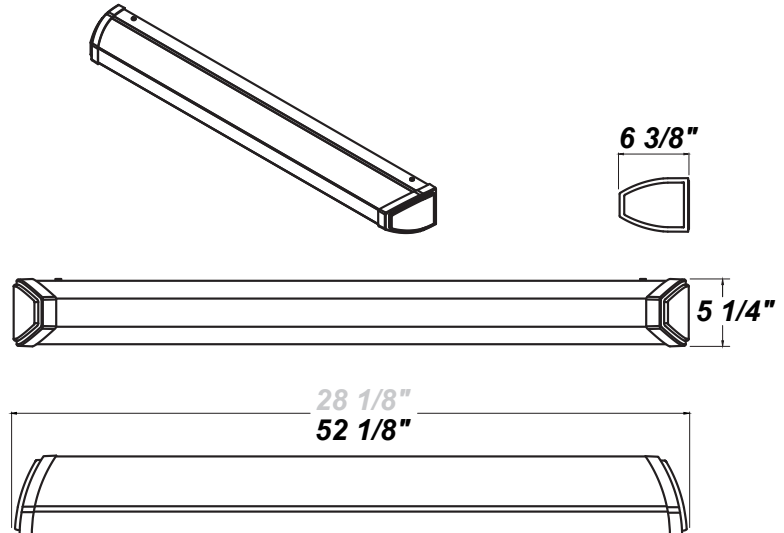

DUNBAR LED 52"

Architectural Indoor

PROJECT:	
TYPE:	
PO#:	QTY:
COMMENTS:	

FEATURES

- Steel Housing w/ White Powder Coat Finish
- Steel Mounting Pan w/ Hi-Reflectance White Powder Coat Finish
- White Acrylic / DR Extruded Diffuser w/ Matte Silver Finished End Caps And Silver / White Decorative Center Trim
- Up / Down Lighting Option Available
- Mounts Directly to Surface w/ Two Wall Anchors (Not Included)
- 0-10V and Leading Edge (ELV) Dimming Compatible Options Available
- CSA Listed Dry Location For Wall Mount Only
- Emergency Battery Available
- LED Light Fixture

LINE DRAWING

LINE DRAWING NOT TO SCALE

FINISHES

For RAL Colors
& Custom
Match -
Contact Teron
Lighting Inc.

DUNBAR LED 52"

Architectural Indoor

Fixture Core

PROJECT:	
TYPE:	
PO#:	QTY:
COMMENTS:	