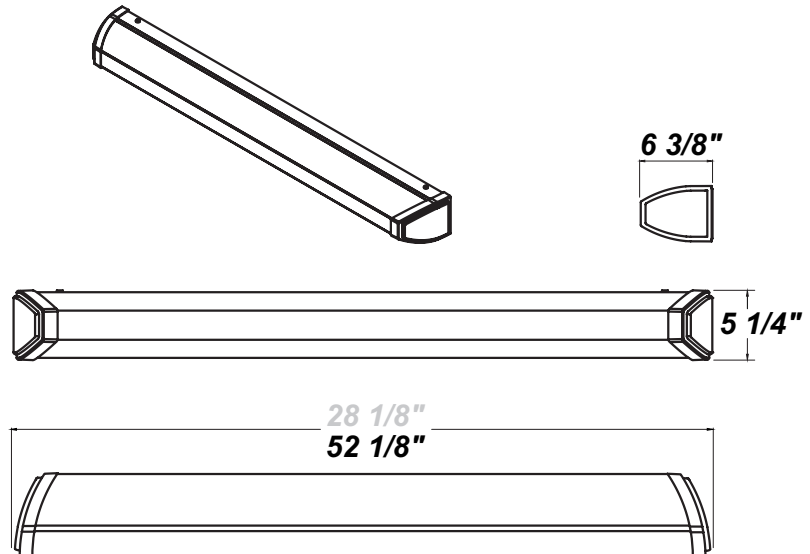

DUNBAR LED 52"

Architectural Indoor

PROJECT:	
TYPE:	
PO#:	QTY:
COMMENTS:	

FEATURES

- CSA Listed Dry Location For Wall Mount Only
- Emergency Battery Available
- LED Light Fixture
- Mounts Directly to Surface w/ Two Wall Anchors (Not Included)
- Steel Housing w/ White Powder Coat Finish
- Steel Mounting Pan w/ Hi-Reflectance White Powder Coat Finish
- Up / Down Lighting Option Available
- White Acrylic / DR Extruded Diffuser w/ Matte Silver Finished End Caps And Silver / White Decorative Center Trim
- 0-10V and Leading Edge (ELV) Dimming Compatible Options Available

LINE DRAWING

LINE DRAWING NOT TO SCALE

FINISHES

For RAL Colors
& Custom
Match -
Contact Teron
Lighting Inc.

DUNBAR LED 52"

Architectural Indoor

Fixture Core

PROJECT:	
TYPE:	
PO#:	QTY:
COMMENTS:	

PROD	SOURCE	30K SPECS				
DNB 52"	L69.4	<ul style="list-style-type: none"> 30K - 3000K Color Temp 10301 LED Source Lumens 115.7 LED Source Lumens Per Watt 				

REPLACEMENT PART	PART NO	NOTES
4' White Acrylic Diffuser w/ White / Brushed Nickel Trim	3057419	* NLT Will Be Labeled as a Seperate Hot Wire Connection unless NLT is Ordred With the 2SW.
4' White Acrylic Diffuser w/ Solid White Trim	3057460	** 2 Hot Wires will be provided to customer for switching.