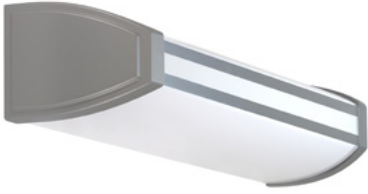

DUNBAR LED 52"

Architectural Indoor

PROJECT:	
TYPE:	
PO#:	QTY:
COMMENTS:	

FEATURES

- Steel Housing w/ White Powder Coat Finish
- Steel Mounting Pan w/ Hi-Reflectance White Powder Coat Finish
- White Acrylic / DR Extruded Diffuser w/ Matte Silver Finished End Caps And Silver / White Decorative Center Trim
- Up / Down Lighting Option Available
- Mounts Directly to Surface w/ Two Wall Anchors (Not Included)
- 0-10V and Leading Edge (ELV) Dimming Compatible Options Available
- CSA Listed Dry Location For Wall Mount Only
- Emergency Battery Available
- LED Light Fixture

LINE DRAWING

LINE DRAWING NOT TO SCALE

FINISHES

For RAL Colors
& Custom
Match -
Contact Teron
Lighting Inc.

DUNBAR LED 52"

Architectural Indoor

Fixture Core

PROJECT:	
TYPE:	
PO#:	QTY:
COMMENTS:	

Aesthetics & Options

TRIM	FINISH	COLOR TEMP	OPTIONS
Not Applicable	BNW - Brushed Nickel End Caps w/ Nickel And White Center Trim (Standard) WSW - White End Caps w/ Solid White Center Trim	27K - 2700K Color Temp 30K - 3000K Color Temp 35K - 3500K Color Temp 40K - 4000K Color Temp 50K - 5000K Color Temp	2SW - 2-Position Switch w/ Pull Chain (On-Off) (120V Only) CO - Convenience Outlet (120V Only) DIV - Internal Divider EB - 12W Integral EM Battery (120V and 277V Only) F - Fused (120V and 277V Only) MSW - Multi-Level Switching 4-Position Switch w/ Pull Chain (120V Only) NLT - 9.4W LED Night Light (DIV option required)(120V and 277V Only)
ORDER INFO			
Not Applicable Example ^	BNW	27K	2SW