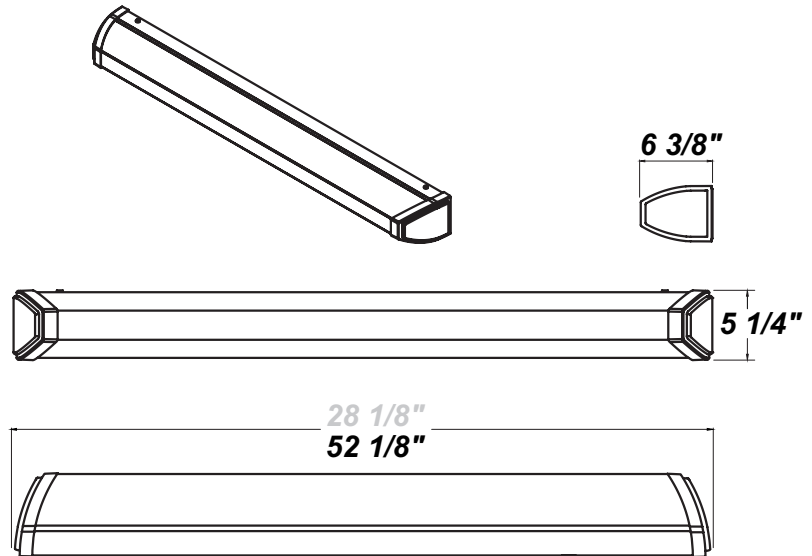

DUNBAR LED 52"

Architectural Indoor

PROJECT:	
TYPE:	
PO#:	QTY:
COMMENTS:	

FEATURES

- Steel Housing w/ White Powder Coat Finish
- Steel Mounting Pan w/ Hi-Reflectance White Powder Coat Finish
- White Acrylic / DR Extruded Diffuser w/ Matte Silver Finished End Caps And Silver / White Decorative Center Trim
- Up / Down Lighting Option Available
- Mounts Directly to Surface w/ Two Wall Anchors (Not Included)
- 0-10V and Leading Edge (ELV) Dimming Compatible Options Available
- CSA Listed Dry Location For Wall Mount Only
- Emergency Battery Available
- LED Light Fixture

LINE DRAWING

LINE DRAWING NOT TO SCALE

FINISHES

For RAL Colors
& Custom
Match -
Contact Teron
Lighting Inc.

DUNBAR LED 52"

Architectural Indoor

Fixture Core

PROJECT:	
TYPE:	
PO#:	QTY:
COMMENTS:	

PROD	SOURCE	30K SPECS				
DNB 52"	L69.4	<ul style="list-style-type: none"> 30K - 3000K Color Temp 10301 LED Source Lumens 115.7 LED Source Lumens Per Watt 				

REPLACEMENT PART	PART NO	NOTES
4' White Acrylic Diffuser w/ White / Brushed Nickel Trim	3057319	
4' White Acrylic Diffuser w/ Solid White Trim	3057360	