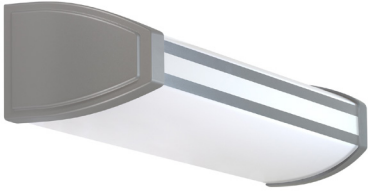

DUNBAR LED 28"

Architectural Indoor

PROJECT:	
TYPE:	
PO#:	QTY:
COMMENTS:	

FEATURES

- Steel Housing w/ White Powder Coat Finish
- Steel Mounting Pan w/ Hi-Reflectance White Powder Coat Finish
- White Acrylic / DR Extruded Diffuser w/ Matte Silver Finished End Caps And Silver / White Decorative Center Trim
- Up / Down Lighting Option Available
- Mounts Directly to Surface w/ Two Wall Anchors (Not Included)
- 0-10V and Leading Edge (ELV) Dimming Compatible Options Available
- CSA Listed Dry Location For Wall Mount Only
- Emergency Battery Available
- LED Light Fixture

LINE DRAWING

LINE DRAWING NOT TO SCALE

FINISHES

For RAL Colors
& Custom
Match -
Contact Teron
Lighting Inc.

DUNBAR LED 28"

Architectural Indoor

Fixture Core

PROJECT:	
TYPE:	
PO#:	QTY:
COMMENTS:	

Aesthetics & Options

TRIM	FINISH	COLOR TEMP	OPTIONS
Not Applicable	BNW - Brushed Nickel End Caps w/ Nickel And White Center Trim (Standard) WSW - White End Caps w/ Solid White Center Trim	27K - 2700K Color Temp 30K - 3000K Color Temp 35K - 3500K Color Temp 40K - 4000K Color Temp 50K - 5000K Color Temp	2SW - 2-Position Switch w/ Pull Chain (On-Off) (120V Only) CO - Convenience Outlet (120V Only) DIV - Internal Divider EB - 12W Integral EM Battery (120V and 277V Only) F - Fused (120V and 277V Only) MSW - Multi-Level Switching 4-Position Switch w/ Pull Chain (120V Only) NLT - 9.4W LED Night Light (DIV option required)(120V and 277V Only)
ORDER INFO			
Not Applicable Example ^	BNW	27K	2SW