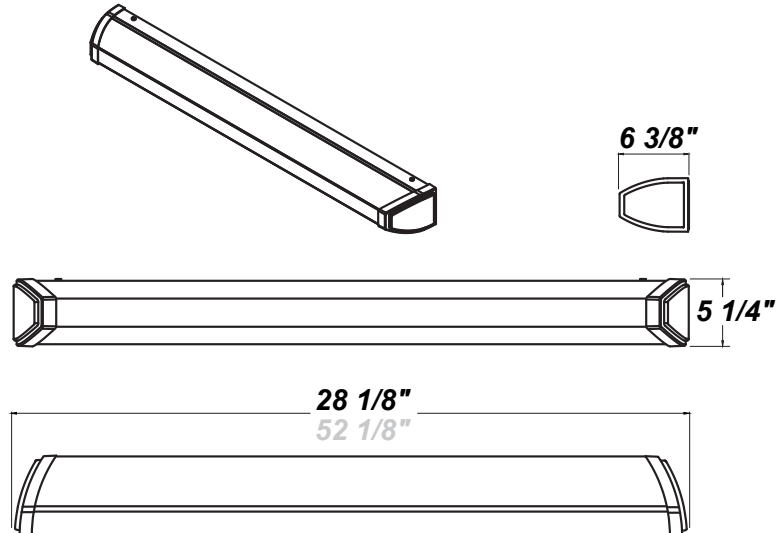

DUNBAR LED 28"

Architectural Indoor

PROJECT:	
TYPE:	
PO#:	QTY:
COMMENTS:	

FEATURES

- Steel Housing w/ White Powder Coat Finish
- Steel Mounting Pan w/ Hi-Reflectance White Powder Coat Finish
- White Acrylic / DR Extruded Diffuser w/ Matte Silver Finished End Caps And Silver / White Decorative Center Trim
- Up / Down Lighting Option Available
- Mounts Directly to Surface w/ Two Wall Anchors (Not Included)
- 0-10V and Leading Edge (ELV) Dimming Compatible Options Available
- CSA Listed Dry Location For Wall Mount Only
- Emergency Battery Available
- LED Light Fixture

LINE DRAWING

LINE DRAWING NOT TO SCALE

FINISHES

For RAL Colors
& Custom
Match -
Contact Teron
Lighting Inc.

DUNBAR LED 28"

Architectural Indoor

Fixture Core

PROJECT:	
TYPE:	
PO#:	QTY:
COMMENTS:	