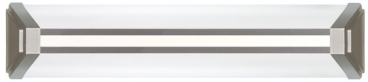

DUNBAR LED 28"

Architectural Indoor

PROJECT:	
TYPE:	
PO#:	QTY:
COMMENTS:	

FEATURES

- Steel Housing w/ White Powder Coat Finish
- Steel Mounting Pan w/ Hi-Reflectance White Powder Coat Finish
- White Acrylic / DR Extruded Diffuser w/ Matte Silver Finished End Caps And Silver / White Decorative Center Trim
- Up / Down Lighting Option Available
- Mounts Directly to Surface w/ Two Wall Anchors (Not Included)
- 0-10V and Leading Edge (ELV) Dimming Compatible Options Available
- CSA Listed Dry Location For Wall Mount Only
- Emergency Battery Available
- LED Light Fixture

LINE DRAWING

LINE DRAWING NOT TO SCALE

FINISHES

For RAL Colors
& Custom
Match -
Contact Teron
Lighting Inc.

DUNBAR LED 28"

Architectural Indoor

Fixture Core

PROJECT:	
TYPE:	
PO#:	QTY:
COMMENTS:	

Aesthetics & Options

TRIM	FINISH	COLOR TEMP	OPTIONS
Not Applicable	BNW - Brushed Nickel End Caps w/ Nickel And White Center Trim (Standard) WSW - White End Caps w/ Solid White Center Trim	27K - 2700K Color Temp 30K - 3000K Color Temp 35K - 3500K Color Temp 40K - 4000K Color Temp 50K - 5000K Color Temp	2SW - 2-Position Switch w/ Pull Chain (On-Off) (120V Only) CO - Convenience Outlet (120V Only) DIV - Internal Divider EB - 12W Integral EM Battery (120V and 277V Only) F - Fused (120V and 277V Only) MSW - Multi-Level Switching 4-Position Switch w/ Pull Chain (120V Only) NLT - 9.4W LED Night Light (DIV option required)(120V and 277V Only)
ORDER INFO			
Not Applicable Example ^	BNW	27K	2SW