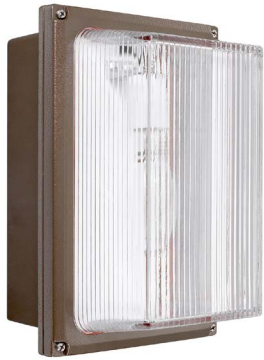

DRIVER LED

Architectural Outdoor