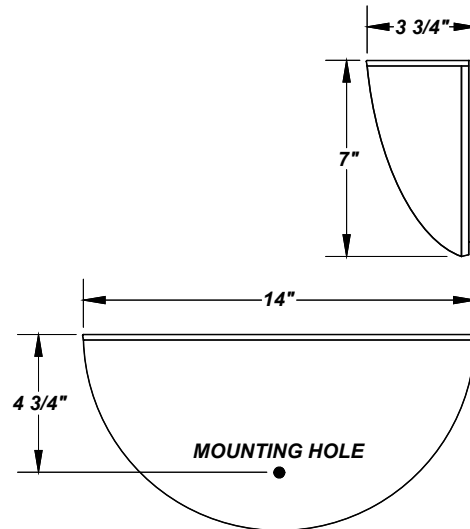

## FEATURES

- Luminous White Acrylic Diffuser w/ Brass Plated Vinyl Trim
- Steel Mounting Pan w/ Hi-Reflectance White Powder Coat Finish
- Mounts Directly to 4" Junction Box (By Others)
- 120V Drivers Are Dimmable
- 277V Drivers Are Not Dimmable
- ADA Compliant
- CSA Listed Dry Location For Wall Mount
- LED Light Fixture
- Mounting Hardware Included

## LINE DRAWING

LINE DRAWING NOT TO SCALE