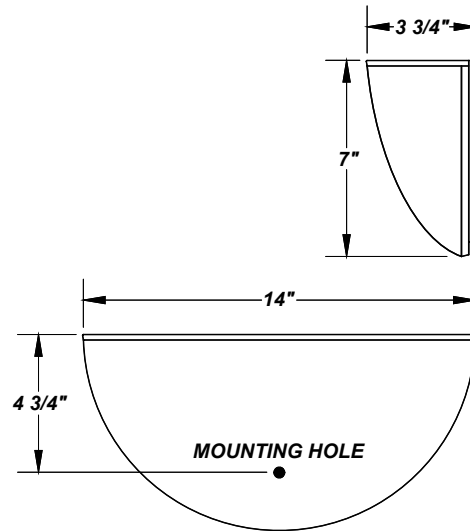

DORAL ADA LED

Architectural Indoor

PROJECT:	
TYPE:	
PO#:	QTY:
COMMENTS:	

FEATURES

- 120V Drivers Are Dimmable
- 277V Drivers Are Not Dimmable
- ADA Compliant
- CSA Listed Dry Location For Wall Mount
- LED Light Fixture
- Luminous White Acrylic Diffuser w/ Brass Plated Vinyl Trim
- Mounting Hardware Included
- Mounts Directly to 4" Junction Box (By Others)
- Steel Mounting Pan w/ Hi-Reflectance White Powder Coat Finish

LINE DRAWING

LINE DRAWING NOT TO SCALE

FINISHES

For RAL Colors
& Custom
Match -
Contact Teron
Lighting Inc.