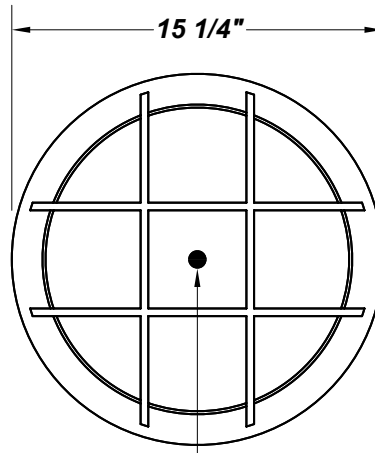

ASHWORTH GRL LED

Architectural Outdoor

PROJECT:	
TYPE:	
PO#:	QTY:
COMMENTS:	

FEATURES

- 380 Grade Die-Cast Aluminum Housing w/ Textured Black Polyester Powder Coat Finish
- Die-Cast Aluminum Fascia w/ Textured Black Polyester Powder Coat Finish
- Clear Prismatic Ribbed Molded Borosilicate Glass Lens
- Fully Silicone Gasketed Channel
- Stainless Steel Zinc Coated Screws
- Cast-In Template
- Mounts Direct to Flat Surface w/Four #8 Wall Anchors (Not Included)
- 0-10V Programmable Dimming Driver
- Surge Protector
- CSA Listed Wet Location For Wall or Ceiling Mount
- Emergency Battery Available
- LED Light Fixture
- Vandal Resistant

LINE DRAWING

LINE DRAWING NOT TO SCALE

**REAR
CONDUIT ENTRY**

**CONDUIT ENTRY
4 PLACES 90° APART**

FINISHES

Antique
CopPer

Antique
Silver

Bronze
Mist