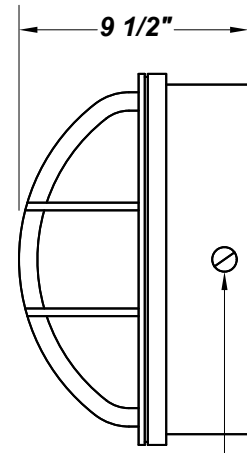

ASHWORTH GRL LED

Architectural Outdoor

PROJECT:	
TYPE:	
PO#:	QTY:
COMMENTS:	

FEATURES

- 380 Grade Die-Cast Aluminum Housing w/ Textured Black Polyester Powder Coat Finish
- Die-Cast Aluminum Fascia w/ Textured Black Polyester Powder Coat Finish
- Clear Prismatic Ribbed Molded Borosilicate Glass Lens
- Fully Silicone Gasketed Channel
- Stainless Steel Zinc Coated Screws
- Cast-In Template
- Mounts Direct to Flat Surface w/Four #8 Wall Anchors (Not Included)
- 0-10V Programmable Dimming Driver
- Surge Protector
- CSA Listed Wet Location For Wall or Ceiling Mount
- Emergency Battery Available
- LED Light Fixture
- Vandal Resistant

LINE DRAWING

LINE DRAWING NOT TO SCALE

**REAR
CONDUIT ENTRY**

**CONDUIT ENTRY
4 PLACES 90° APART**

FINISHES

Antique
CopPer

Antique
Silver

Bronze
Mist