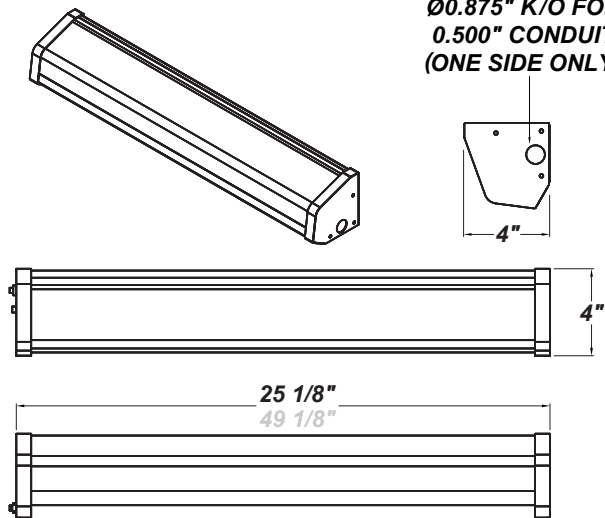

LINE DRAWING

LINE DRAWING NOT TO SCALE