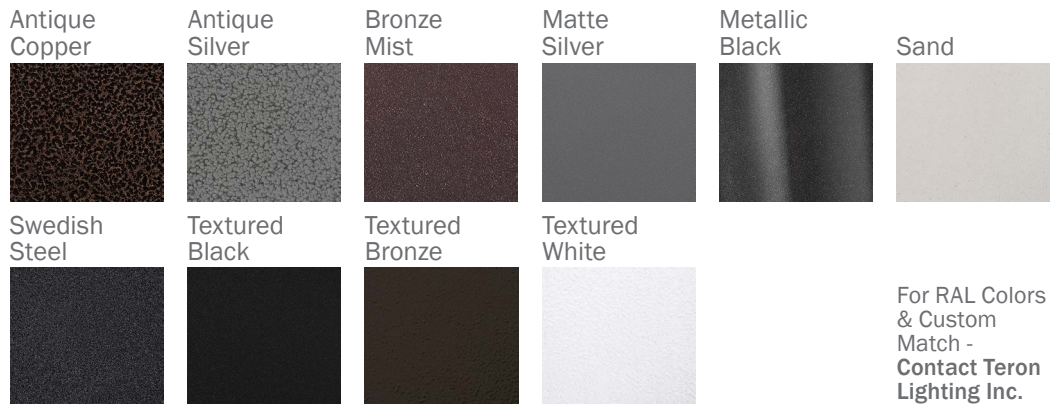

ALLERO LED 25"

Architectural Indoor

PROJECT:	
TYPE:	
PO#:	QTY:
COMMENTS:	

FEATURES

- Steel Housing and End Caps w/ Matte Silver Powder Coat Finish
- Solid Top, Which Reduces Uplight
- 50% Impact Resistant Frosted DR Acrylic Diffuser Formulated For Use With LEDs
- Steel Reflector Plate w/ Hi-Reflectance White Powder Coat Finish
- Mounts Directly to Wall or Ceiling w/ Four Wall Anchors (Not Included)
- 0-10V and Trailing Edge (ELV) Dimming Compatible Options Available
- Constant Current, Dimmable 0-10V, 10%, 25%, And 50% Step Dimmable
- IES Files Available (Tested w/ Standard White Acrylic Lens Assembly)
- ADA Compliant
- CSA Listed Damp Location For Wall or Ceiling Mount
- LED Light Fixture
- Vandal Resistant

LINE DRAWING

LINE DRAWING NOT TO SCALE

FINISHES