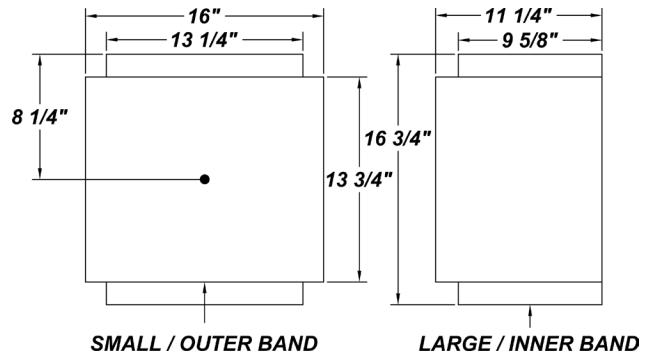

MASTERS LARGE LED

PROJECT :
TYPE :
ORDERING # :
COMMENTS :

FEATURES

- Steel Trim Bands w/ Textured Bronze Powder Coat Finish
- Standard Up / Down Light Output
- Internal Fixture:**
- Die-Cast Aluminum Ballast Housing w/ Textured Bronze Powder Coat Finish
- Fully Silicone Gasketed Channel
- Clear Prismatic UV-Stabilized Polycarbonate Ribbed Lens
- Mounts Direct to Flat Surface w /Four #8 Wall Anchors (Not Included)
- 120V Drivers Are Dimmable
- 277V Drivers Are Not Dimmable
- CSA Listed Wet Location For Wall Mount
- Awaiting IES Files, Lighting Facts, And Title 24 Labeling / Certification

ORDERING INFORMATION

Example : (MSL - L24.0 - 277V - SM - 35K)

Textured Bronze is Standard Finish

MSL					
PRODUCT	SOURCE/WATTAGE	VOLTAGE	DIFFUSER	FINISH	OPTIONS
Masters Large	L44.0 - 44.0W (36) LED Array L40.0 - 40.0W (80) LED Array L24.0 - 24.0W (80) LED Array	120V - 120V 277V - 277V (50 / 60Hz)	Not Applicable	SM - Matte Silver TB - Textured Black AC - Antique Copper AS - Antique Silver BT - Bronze Mist CP - Copper SN - Sand SW - Swedish Steel BZ - Textured Bronze TW - Textured White RAL Colors or Custom Match - Consult Factory	30K - 3000K Color Temp. 35K - 3500K Color Temp. 40K - 4000K Color Temp. F - Fused PCL - 120 or 277 Photocell TP - Tamper-Proof Screw Set EB - Bodine BSL26 - Will light 4 LED Modules - on Down Side of Fixture - AC Mode 960 Lumens - Battery @ 1 second = 322 Total Lumens - Battery @ 90 Minutes = 291 Total Lumens Please Note: 120V or 277V Must Be Specified When Ordering The EB Or PCL Options See Page 2 For Wattage Specifications