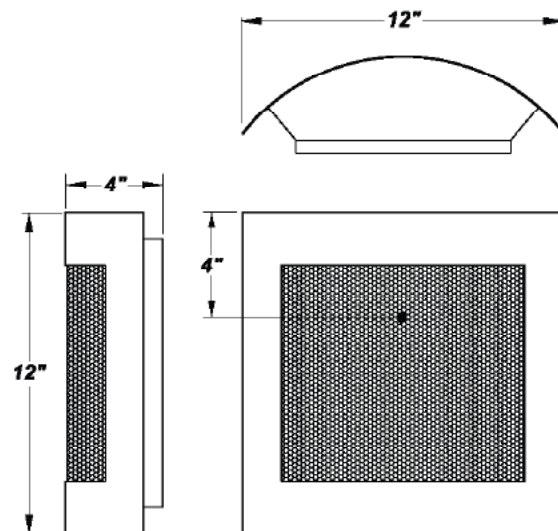

LINE DRAWING

LINE DRAWING NOT TO SCALE

FINISHES

Antique Copper

Antique Silver

Bronze Mist

Matte Silver

Metallic Black

Sand

Swedish Steel

Textured Black

Textured Bronze

Textured White

For RAL Colors & Custom Match - Contact Teron Lighting Inc.