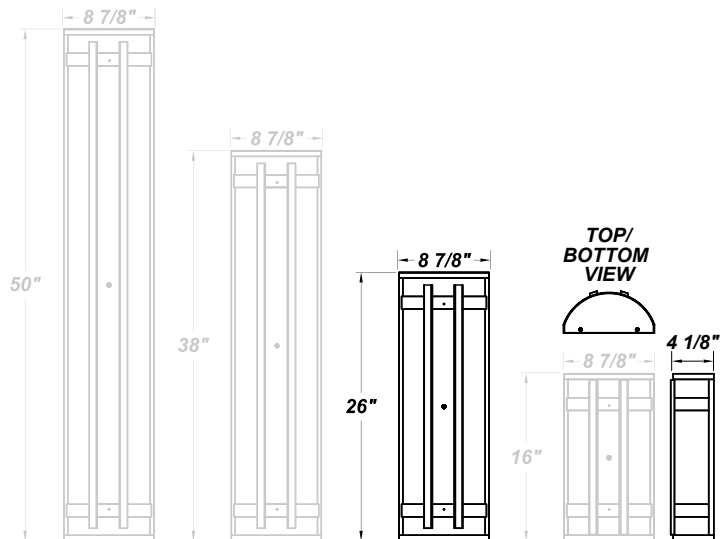

LINE DRAWING

LINE DRAWING NOT TO SCALE