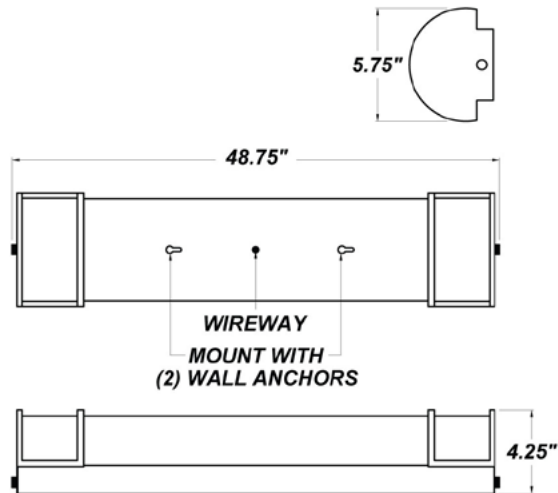

DUNLOP LED 48"

Architectural Indoor

PROJECT:	
TYPE:	
PO#:	QTY:
COMMENTS:	

FEATURES

- Aluminum Housing w/ Hi-Reflectance White Powder Coat Finish
- Aluminum LED Mount Plate
- CSA Listed Damp Location For Surface Mount
- Die-Formed Cold-Rolled Steel End Caps w/ Brushed Nickel Plated Finish
- Emergency Battery Available
- LED Light Fixture
- Luminous White Acrylic Diffuser
- Mounts Directly to Surface w/ Two Wall Anchors (Not Included)
- Vandal Resistant

LINE DRAWING

LINE DRAWING NOT TO SCALE

FINISHES

Antique Copper

Antique Silver

Bronze Mist

Matte Silver

Sand

Swedish Steel

Textured Black

Textured Bronze

Textured White

For RAL Colors & Custom Match - Contact Teron Lighting Inc.