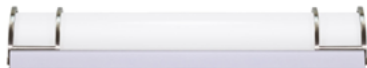

DUNLOP LED 24"

Architectural Indoor

PROJECT:	
TYPE:	
PO#:	QTY:
COMMENTS:	

FEATURES

- Aluminum Housing w/ Hi-Reflectance White Powder Coat Finish
- Aluminum LED Mount Plate
- CSA Listed Damp Location For Surface Mount
- Die-Formed Cold-Rolled Steel End Caps w/ Brushed Nickel Plated Finish
- Emergency Battery Available
- LED Light Fixture
- Luminous White Acrylic Diffuser
- Mounts Directly to Surface w/ Two Wall Anchors (Not Included)
- Vandal Resistant

LINE DRAWING

LINE DRAWING NOT TO SCALE

FINISHES

Antique Copper

Antique Silver

Bronze Mist

Matte Silver

Sand

Aesthetics & Options

TRIM	FINISH	COLOR TEMP	OPTIONS
Not Applicable	AC - Antique Copper SW - Swedish Steel AS - Antique Silver BT - Bronze Mist TB - Textured Black BN - Brushed Nickel Plate (Standard) BZ - Textured Bronze SM - Matte Silver TW - Textured White SN - Sand	30K - 3000K Color Temp 35K - 3500K Color Temp 40K - 4000K Color Temp	EB5 - 5W Intergral EM Battery F - Fused
ORDER INFO			
Not Applicable Example ^	BN	30K	EB5