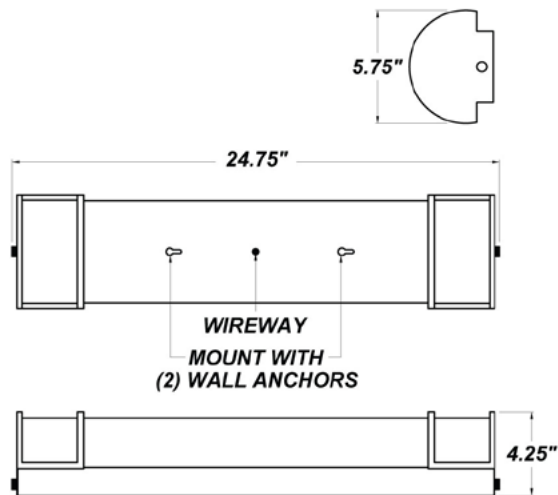

DUNLOP LED 24"

Architectural Indoor

PROJECT:	
TYPE:	
PO#:	QTY:
COMMENTS:	

FEATURES

- Aluminum Housing w/ Hi-Reflectance White Powder Coat Finish
- Aluminum LED Mount Plate
- CSA Listed Damp Location For Surface Mount
- Die-Formed Cold-Rolled Steel End Caps w/ Brushed Nickel Plated Finish
- Emergency Battery Available
- LED Light Fixture
- Luminous White Acrylic Diffuser
- Mounts Directly to Surface w/ Two Wall Anchors (Not Included)
- Vandal Resistant

LINE DRAWING

LINE DRAWING NOT TO SCALE

FINISHES

Antique Copper

Antique Silver

Bronze Mist

Matte Silver

Sand

Swedish Steel

Textured Black

Textured Bronze

Textured White

For RAL Colors & Custom Match - Contact Teron Lighting Inc.