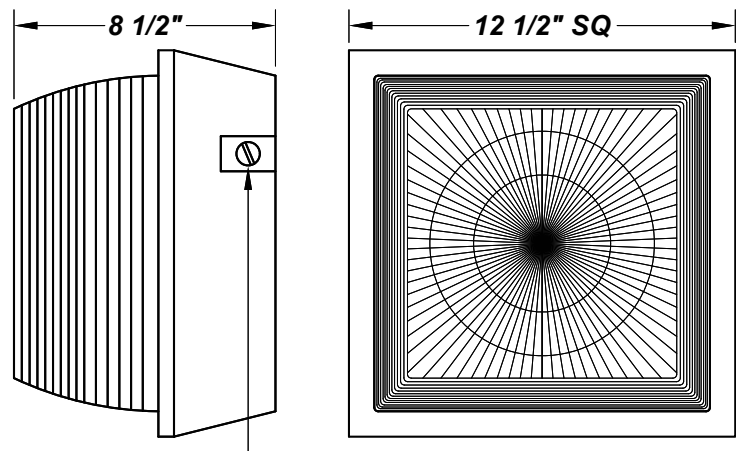

LINE DRAWING

LINE DRAWING NOT TO SCALE

**THREE 0.50" CONDUIT ENTRY POINTS ON SIDES
ONE 0.50" CONDUIT ENTRY POINT ON BACK**

FINISHES

Antique
Copper

Antique
Silver

Bronze
Mist

Matte
Silver