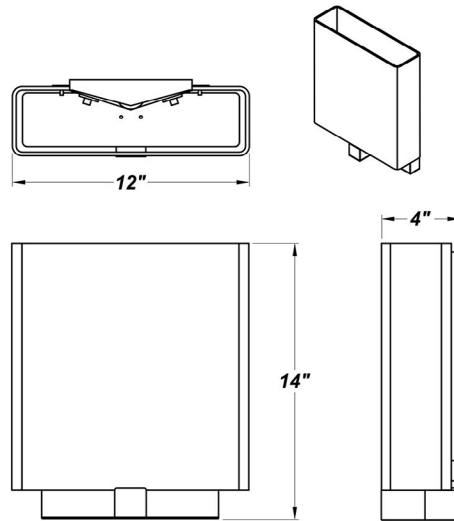

LINE DRAWING

LINE DRAWING NOT TO SCALE

FINISHES

Antique Copper

Antique Silver

Bronze Mist

Matte Silver

Sand

Swedish Steel

Textured Black

Textured Bronze

Textured White

For RAL Colors & Custom Match - Contact Teron Lighting Inc.