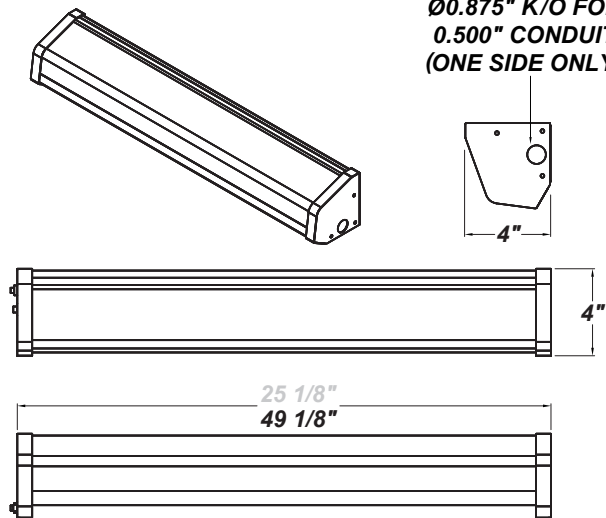

LINE DRAWING

LINE DRAWING NOT TO SCALE

FINISHES

Antique Copper

Antique Silver

Bronze Mist

Matte Silver

Metallic Black

Sand

Swedish Steel

Textured Black

Textured Bronze

Textured White

For RAL Colors & Custom Match - Contact Teron Lighting Inc.