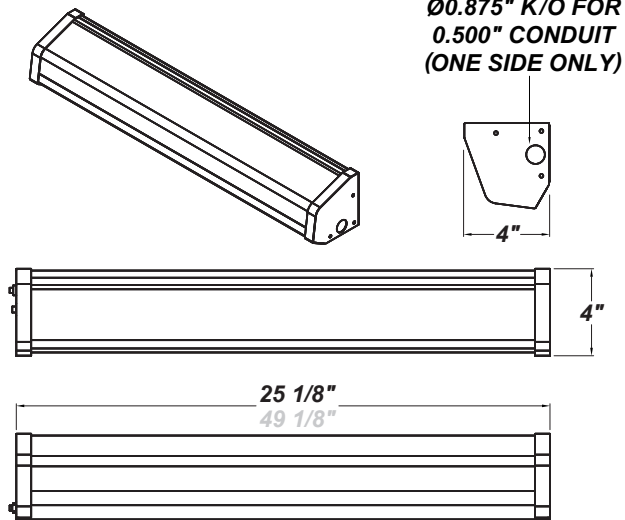

LINE DRAWING

LINE DRAWING NOT TO SCALE

FINISHES

Antique Copper	Antique Silver	Bronze Mist	Matte Silver	Metallic Black	Sand
Swedish Steel	Textured Black	Textured Bronze	Textured White		

For RAL Colors & Custom Match - Contact Teron Lighting Inc.