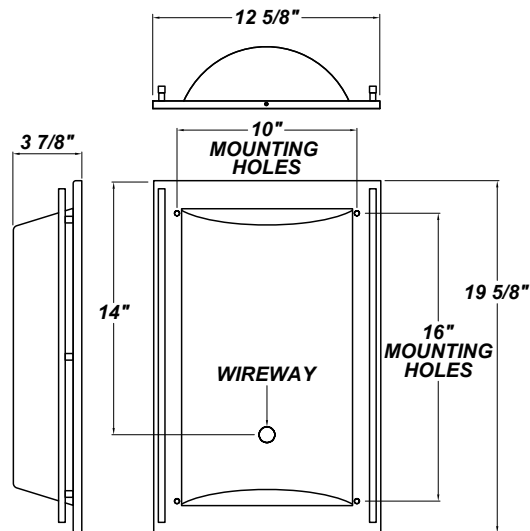

LINE DRAWING

LINE DRAWING NOT TO SCALE

FINISHES

Antique Copper

Antique Silver

Bronze Mist

Matte Silver

Sand

Swedish Steel

Textured Black

Textured Bronze

Textured White

For RAL Colors & Custom Match - Contact Teron Lighting Inc.