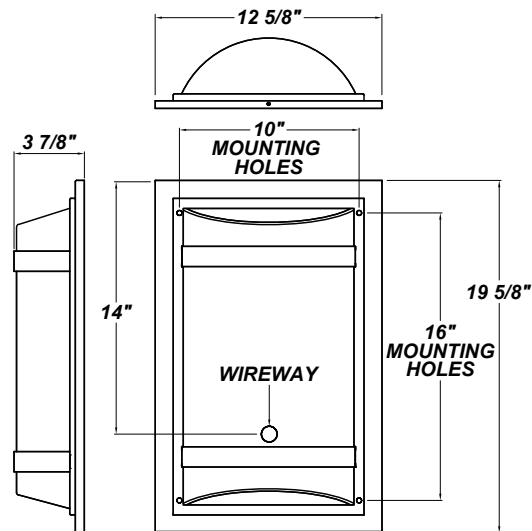

LINE DRAWING

LINE DRAWING NOT TO SCALE

FINISHES

Antique Copper

Antique Silver

Bronze Mist

Matte Silver

Sand

Swedish Steel

Textured Black

Textured Bronze

Textured White

For RAL Colors & Custom Match - Contact Teron Lighting Inc.