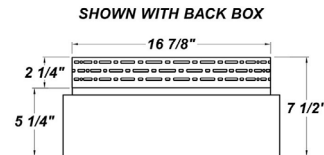

SILHOUETTE RD LG LED

Architectural Indoor

PROJECT:	
TYPE:	
PO#:	QTY:
COMMENTS:	

FEATURES

- [Stem and Canopy Kits Available](#)
- Steel Mounting Pan w/ Hi-Reflectance White Powder Coat Finish
- Aluminum Mounting Pan w/ Hi-Reflectance White Powder Coat Finish (For L30.0 Only)
- Luminous White Acrylic Diffuser W/ Decorative Fabric Trim (Gold Vein, Mocha, Natural Linen, And White Linen)
- Textured Nickel Has a Luminous White Acrylic Diffuser w/ Solid Vinyl Material Providing Down Light Only
- Mounts Directly to 4" Junction Box (By Others)
- CSA Listed Dry Location For Ceiling Mount Only
- Emergency Battery Available
- LED Light Fixture
- Mounting Hardware Included

LINE DRAWING

LINE DRAWING NOT TO SCALE

FINISHES

Textured Nickel Vinyl

Gold Vein

Mocha

Natural Linen

White Linen

For RAL Colors
& Custom
Match -
Contact Teron
Lighting Inc.