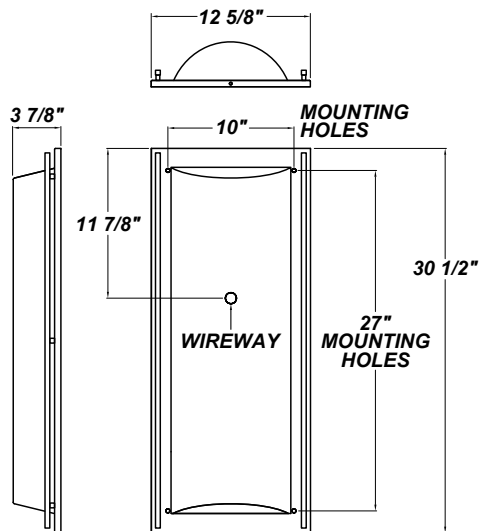

LINE DRAWING

LINE DRAWING NOT TO SCALE

FINISHES

Antique Copper

Antique Silver

Bronze Mist

Matte Silver

Sand

Swedish Steel

Textured Black

Textured Bronze

Textured White

For RAL Colors & Custom Match - Contact Teron Lighting Inc.