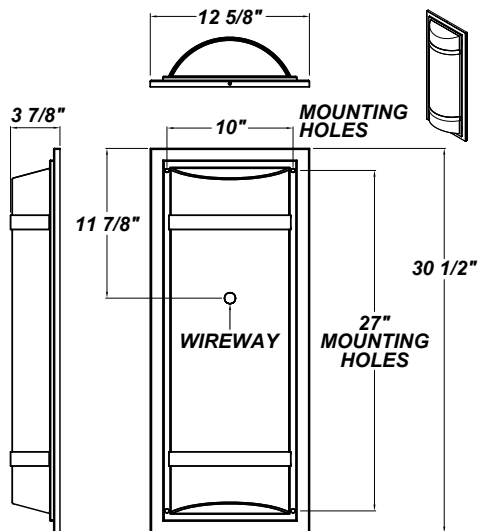

LINE DRAWING

LINE DRAWING NOT TO SCALE

FINISHES

Antique Copper

Antique Silver

Bronze Mist

Matte Silver

Metallic Black

Sand

Swedish Steel

Textured Black

Textured Bronze

Textured White

For RAL Colors & Custom Match - Contact Teron Lighting Inc.