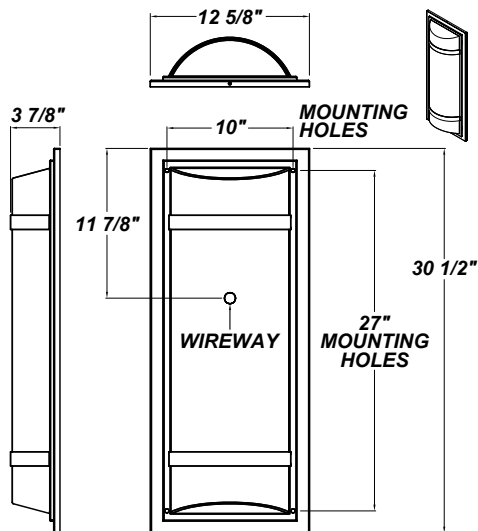

LINE DRAWING

LINE DRAWING NOT TO SCALE

FINISHES

Antique Copper

Antique Silver

Bronze Mist

Matte Silver

Sand

Swedish Steel

Textured Black

Textured Bronze

Textured White

For RAL Colors & Custom Match - Contact Teron Lighting Inc.