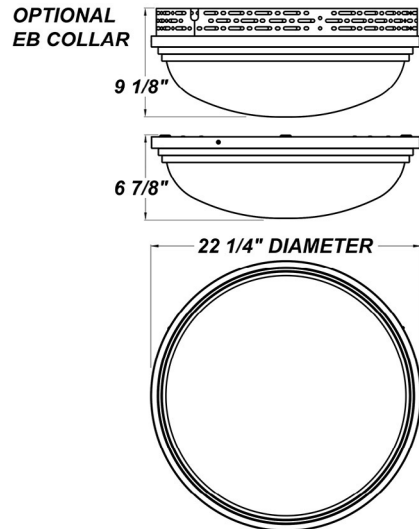

## FEATURES

- Aluminum Mounting Pan w/ Hi-Reflectance White Powder Coat Finish
- Constant Current at 1750 Milliamps
- CSA Listed Damp Location For Ceiling Mount
- Emergency Battery Available
- Fixture Mounts Directly to Surface (Centered Over J-Box) w/ Four Washers and Wall Anchors (Not Included)
- IES and Photometric Files Available
- LED Light Fixture
- Luminous White Acrylic Diffuser
- Optional Surge Protector
- Steel Trim w/ Matte Silver Powder Coat Finish

## LINE DRAWING

LINE DRAWING NOT TO SCALE