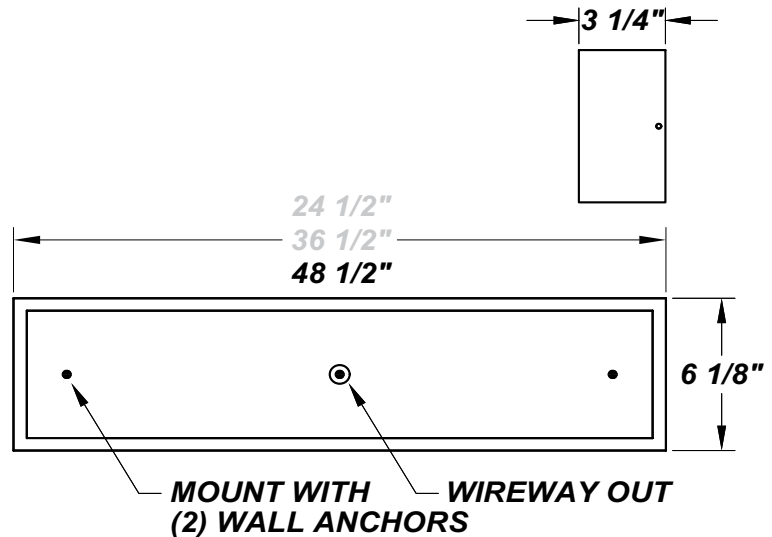

LINE DRAWING

LINE DRAWING NOT TO SCALE

FINISHES

Antique Copper	Antique Silver	Bronze Mist	Matte Silver	Sand	Swedish Steel
Textured Black	Textured Bronze	Textured White			

For RAL Colors & Custom Match - Contact Teron Lighting Inc.