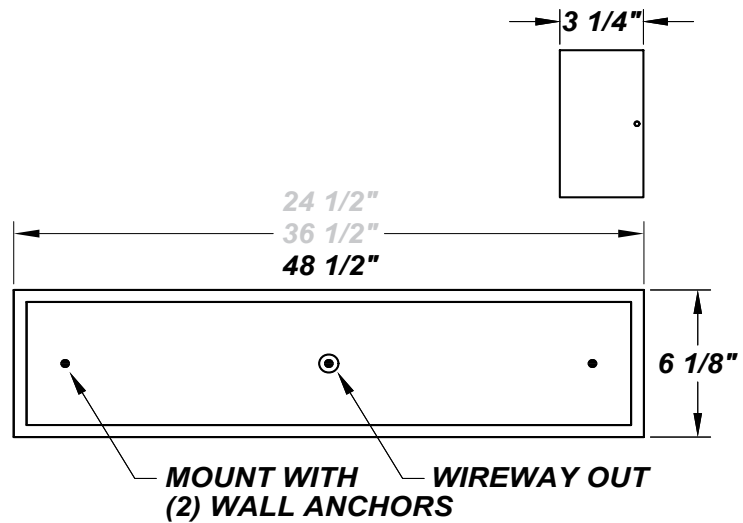

LINE DRAWING

LINE DRAWING NOT TO SCALE

FINISHES

Antique Copper	Antique Silver	Bronze Mist	Matte Silver	Metallic Black	Sand
Swedish Steel	Textured Black	Textured Bronze	Textured White		

For RAL Colors & Custom Match - Contact Teron Lighting Inc.