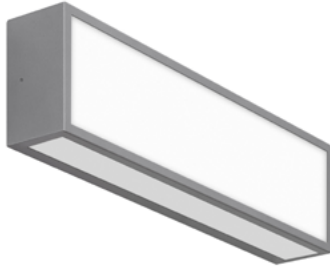

DIAMONDHEAD LED 48"

Architectural Indoor

PROJECT:	
TYPE:	
PO#:	QTY:
COMMENTS:	

FEATURES

- Acrylic Lens Panels
- ADA Compliant
- Aluminum Reflector w/ Hi-Reflectance White Powder Coat Finish
- CSA Listed Damp Location For Wall or Ceiling Mounting
- Emergency Battery Available
- LED Light Fixture
- Mounts Directly to Surface w/ Two Wall Anchors (Not Included)
- Steel Housing w/ Swedish Steel Powder Coat Finish
- Steel Mount Pan w/ White Powder Coat Finish