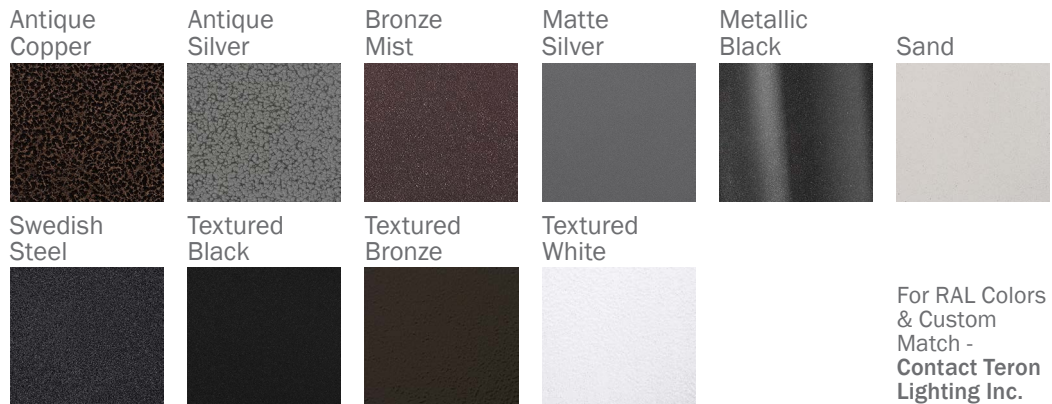

DIAMONDHEAD LED 36"

Architectural Indoor

PROJECT:	
TYPE:	
PO#:	QTY:
COMMENTS:	

FEATURES

- Steel Housing w/ Swedish Steel Powder Coat Finish
- Steel Mount Pan w/ White Powder Coat Finish
- Aluminum Reflector w/ Hi-Reflectance White Powder Coat Finish
- Mounts Directly to Surface w/ Two Wall Anchors (Not Included)
- ADA Compliant
- CSA Listed Damp Location For Wall or Ceiling Mounting
- Emergency Battery Available
- LED Light Fixture
- Vandal Resistant

LINE DRAWING

LINE DRAWING NOT TO SCALE

FINISHES