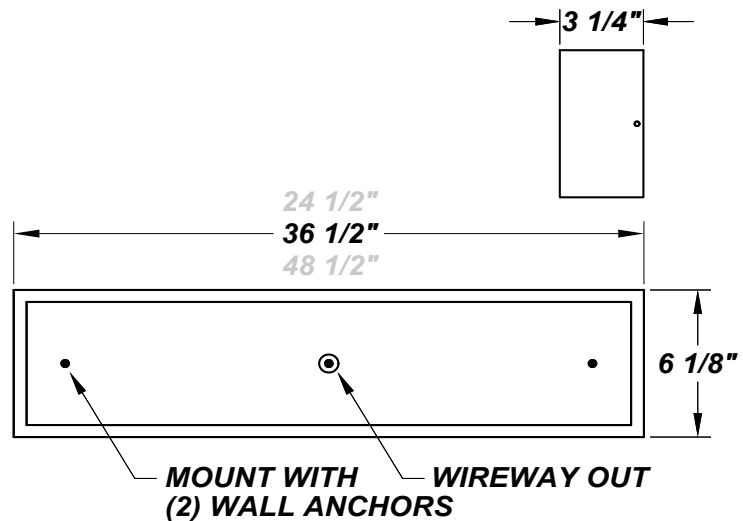

DIAMONDHEAD LED 36"

Architectural Indoor

PROJECT:	
TYPE:	
PO#:	QTY:
COMMENTS:	

FEATURES

- Steel Housing w/ Swedish Steel Powder Coat Finish
- Steel Mount Pan w/ White Powder Coat Finish
- Aluminum Reflector w/ Hi-Reflectance White Powder Coat Finish
- Mounts Directly to Surface w/ Two Wall Anchors (Not Included)
- ADA Compliant
- CSA Listed Damp Location For Wall or Ceiling Mounting
- Emergency Battery Available
- LED Light Fixture
- Vandal Resistant

LINE DRAWING

LINE DRAWING NOT TO SCALE

FINISHES

DIAMONDHEAD LED 36"

Architectural Indoor

Fixture Core

PROJECT:	
TYPE:	
PO#:	QTY:
COMMENTS:	

PRODUCT CODE	SOURCE/WATTAGE	VOLTAGE	DIMMING DRIVER
DD36 - Diamondhead 36"	L35.0-ZE1100 - 35W @ 1100mA 0-10V Dimming Driver L38.0-LT1200 - 38W @1200mA ELV Dimming Driver	120V 277V (120-230V Dimmable)	Not Applicable
ORDER INFO			
DD36 Example ^	L35.0-ZE1100	120V	Not Applicable