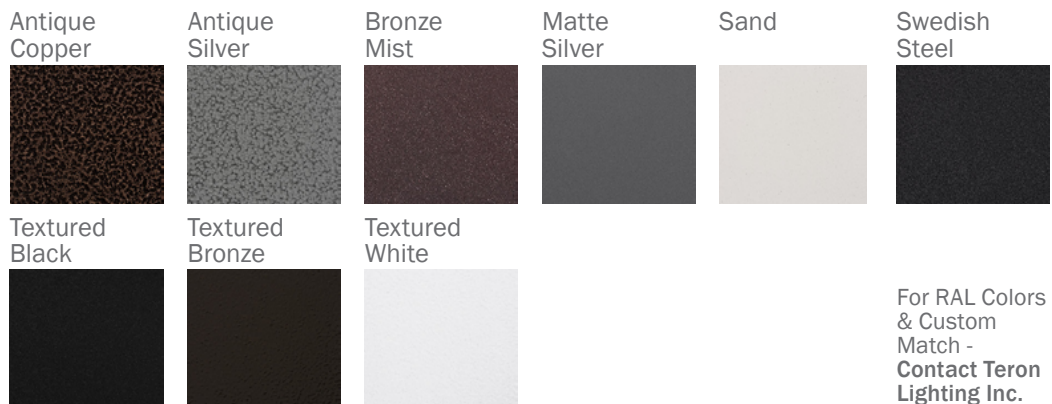

DIAMONDHEAD LED 24"

Architectural Indoor

PROJECT:	
TYPE:	
PO#:	QTY:
COMMENTS:	

FEATURES

- Acrylic Lens Panels
- ADA Compliant
- Aluminum Reflector w/ Hi-Reflectance White Powder Coat Finish
- CSA Listed Damp Location For Wall or Ceiling Mounting
- Emergency Battery Available
- LED Light Fixture
- Mounts Directly to Surface w/ Two Wall Anchors (Not Included)
- Steel Housing w/ Swedish Steel Powder Coat Finish
- Steel Mount Pan w/ White Powder Coat Finish

LINE DRAWING

FINISHES