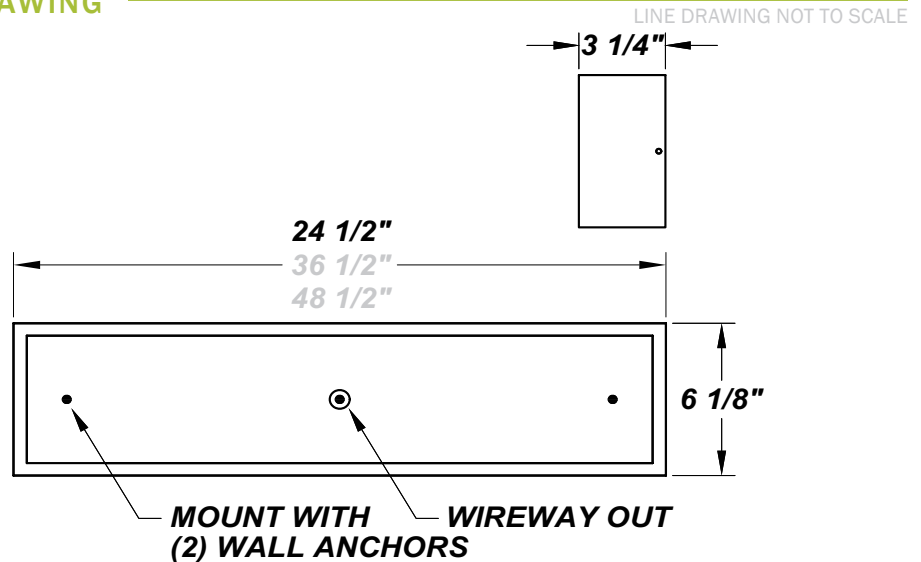

DIAMONDHEAD LED 24"

Architectural Indoor

PROJECT:	
TYPE:	
PO#:	QTY:
COMMENTS:	

FEATURES

- Acrylic Lens Panels
- ADA Compliant
- Aluminum Reflector w/ Hi-Reflectance White Powder Coat Finish
- CSA Listed Damp Location For Wall or Ceiling Mounting
- Emergency Battery Available
- LED Light Fixture
- Mounts Directly to Surface w/ Two Wall Anchors (Not Included)
- Steel Housing w/ Swedish Steel Powder Coat Finish
- Steel Mount Pan w/ White Powder Coat Finish

LINE DRAWING

FINISHES

DIAMONDHEAD LED 24"

Architectural Indoor

Fixture Core

PROJECT:	
TYPE:	
PO#:	QTY:
COMMENTS:	

PRODUCT CODE	SOURCE/WATTAGE	VOLTAGE	DIMMING DRIVER
DD24 - Diamondhead 24"	L22.0-LT700 - 22W @ 700mA ELV Dimming Driver L33.0-LT1000 - 33W @ 1000mA ELV Dimming Driver L33.0-ZE1000 - 33W @ 1000mA 0-10V Dimming Driver L36.0-ZE1100 - 36W @ 1100mA 0-10V Dimming Driver	120V 277V (120-230V Dimmable)	Not Applicable
ORDER INFO			
DD24 Example ^	L22.0-LT700	120V	Not Applicable