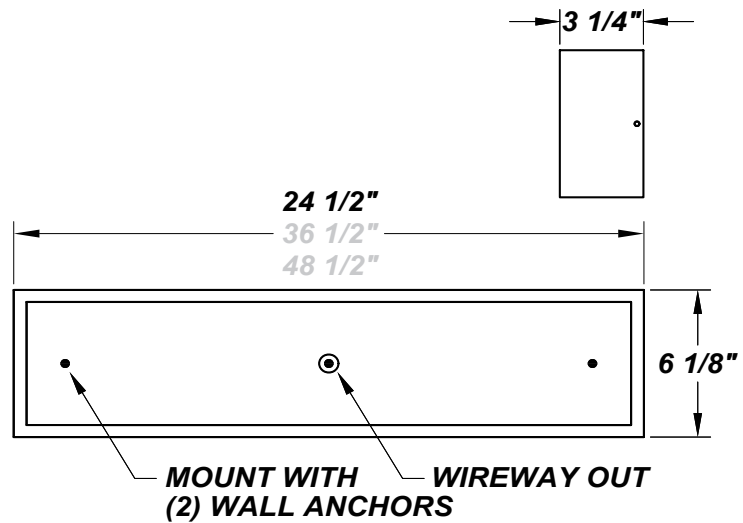

# DIAMONDHEAD LED 24"

Architectural Indoor

PROJECT:	
TYPE:	
PO#:	QTY:
COMMENTS:	

## LINE DRAWING

LINE DRAWING NOT TO SCALE