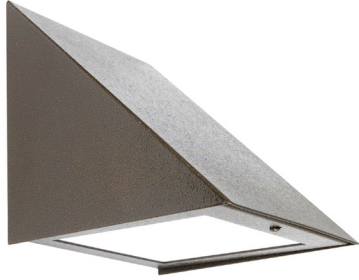

TRITON MINI LED

Architectural Outdoor

| | |
|-----------|------|
| PROJECT: | |
| TYPE: | |
| PO#: | QTY: |
| COMMENTS: | |

FEATURES

- Aluminum Housing w/ Textured Bronze Polyester Powder Coat Finish,
- Aluminum Mount Pan & Reflector w/ Hi-Reflectance White Powder Coat Finish
- Dark Sky Compliant
- Mounts Directly to Junction Box (Mounting Hardware Included)
- Surge Protector
- Semi-Opaque Polycarbonate Diffuser
- CSA Approved Wet Location For Wall Mounting -Down Light only
- LED Light Fixture
- Mounting Hardware Included

LINE DRAWING

LINE DRAWING NOT TO SCALE

FINISHES

TRITON MINI LED

Architectural Outdoor

Fixture Core

| | |
|-----------|------|
| PROJECT: | |
| TYPE: | |
| PO#: | QTY: |
| COMMENTS: | |

| PRODUCT CODE | SOURCE/WATTAGE | VOLTAGE | DIMMING DRIVER |
|------------------------------|--|--------------------------------|---|
| TTM - Triton MINI LED | L12.5-LT350 - 12.5W LED Board @ 350mA ELV Low Voltage 2-Wire Dimming Electronic Driver (Leading or Trailing Edge) L18.0-LT500 - 18.0W LED Board @ 500mA ELV Low Voltage 2-Wire Dimming Electronic Driver (Leading or Trailing Edge) | 120-277V (50 / 60Hz) | See Source/Wattage for Dimming Options |
| ORDER INFO | | | |
| TTM | L12.5-LT350 | 120-277V | |