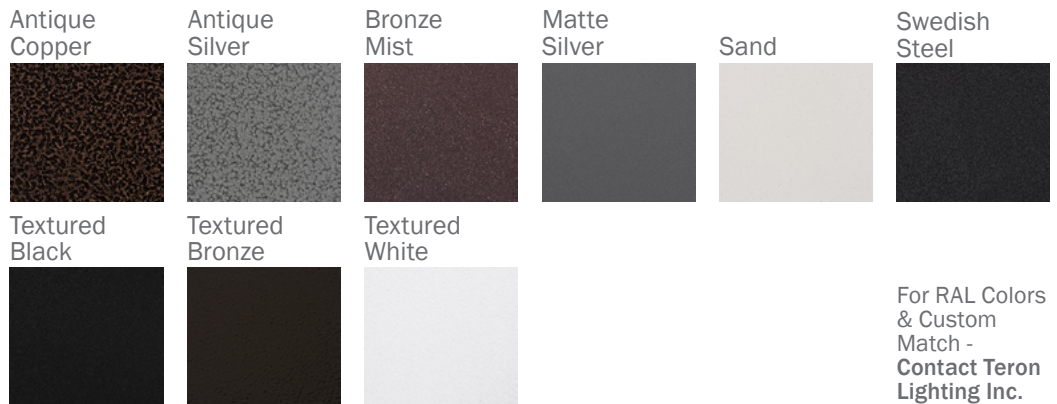

FINISHES

For RAL Colors & Custom Match - Contact Teron Lighting Inc.