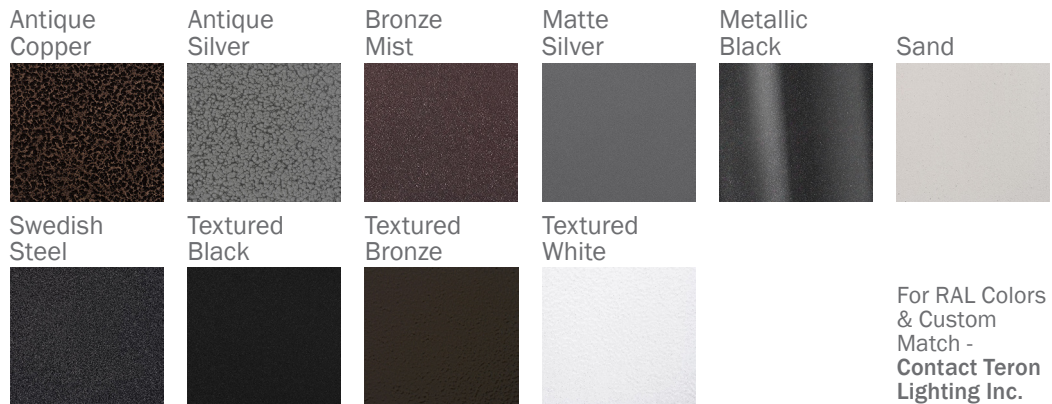

TRITON MINI LED

Architectural Outdoor

PROJECT:	
TYPE:	
PO#:	QTY:
COMMENTS:	

FEATURES

- Aluminum Housing w/ Textured Bronze Polyester Powder Coat Finish,
- Aluminum Mount Pan & Reflector w/ Hi-Reflectance White Powder Coat Finish
- Dark Sky Compliant
- Mounts Directly to Junction Box (Mounting Hardware Included)
- Surge Protector
- Semi-Opaque Polycarbonate Diffuser
- CSA Approved Wet Location For Wall Mounting -Down Light only
- LED Light Fixture
- Mounting Hardware Included

LINE DRAWING

LINE DRAWING NOT TO SCALE

FINISHES