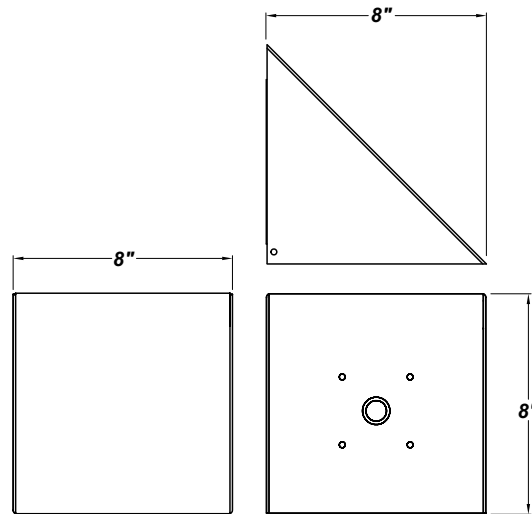

LINE DRAWING

LINE DRAWING NOT TO SCALE