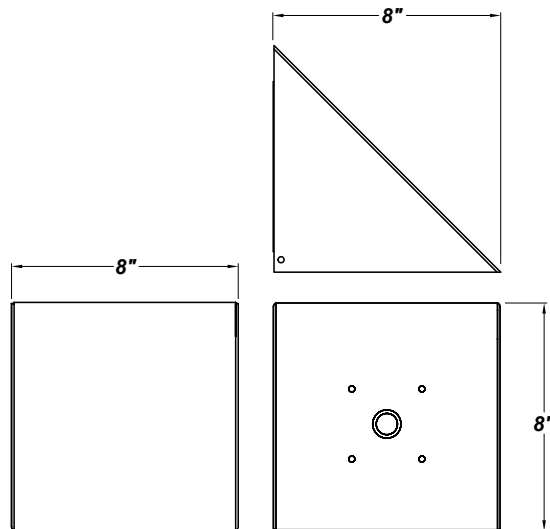

LINE DRAWING

LINE DRAWING NOT TO SCALE

FINISHES

TRITON MINI LED

Architectural Outdoor

Fixture Core

| | |
|-----------|------|
| PROJECT: | |
| TYPE: | |
| PO#: | QTY: |
| COMMENTS: | |

| PRODUCT CODE | SOURCE/WATTAGE | VOLTAGE | DIMMING DRIVER |
|------------------------------|--|--------------------------------|---|
| TTM - Triton MINI LED | L12.5-LT350 - 12.5W LED Board @ 350mA ELV Low Voltage 2-Wire Dimming Electronic Driver (Leading or Trailing Edge) L18.0-LT500 - 18.0W LED Board @ 500mA ELV Low Voltage 2-Wire Dimming Electronic Driver (Leading or Trailing Edge) | 120-277V (50 / 60Hz) | See Source/Wattage for Dimming Options |
| ORDER INFO | | | |
| TTM | L12.5-LT350 | 120-277V | |