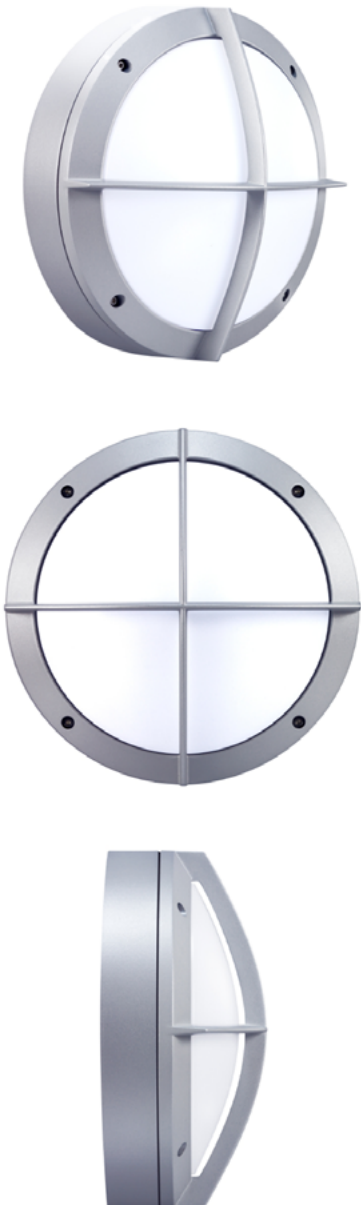

TREVINO M LED

Architectural Outdoor

| | |
|-----------|------|
| PROJECT: | |
| TYPE: | |
| PO#: | QTY: |
| COMMENTS: | |

FEATURES

- Aluminum Mount Pan
- Centered over 4" Junction Box (By Others)
- CSA Listed Wet Location For Wall or Ceiling Mount
- Die-Cast Aluminum Housing and Fascia w/ Matte Silver
- Luminous White Polycarbonate Diffuser
- Mounts Directly to Surface
- Polyester Powder Coat Finish
- Selectable Wattage: 13.5W, 17W, 20.5W
- Selectable CCT: 30K, 35K, 40K, 50K

LINE DRAWING

LINE DRAWING NOT TO SCALE

FINISHES

For RAL Colors & Custom Match - Contact Teron Lighting Inc.

TREVINO M LED

Architectural Outdoor

Fixture Core

| | |
|-----------|------|
| PROJECT: | |
| TYPE: | |
| PO#: | QTY: |
| COMMENTS: | |

Example ^ (may not represent a manufacturable product)

Aesthetics & Options

| TRIM | FINISH | COLOR TEMP | OPTIONS |
|--|--|--|---|
| EYE GRL RNG | AC - Antique Copper AS - Antique Silver BT - Bronze Mist SM - Matte Silver (Standard) SN - Sand SW - Swedish Steel TB - Textured Black BZ - Textured Bronze TW - Textured White | 30K - 3000K Color Temp 35K - 3500K Color Temp 40K - 4000K Color Temp 50K - 5000K Color Temp | F - Fused TP - Tamper Resistant Screws |
| ORDER INFO | | | |
| EYE | AC | 27K | F |

Example ^ (may not represent a manufacturable product)

| PROD | SOURCE | 30K SPECS | | | | |
|------|--------|---|--|--|--|--|
| TVM | L13.5 | <ul style="list-style-type: none"> 80 CRI Typ. 30K - 3000K Color Temp 2100 LED Source Lumens 155.5 LED Source Lumens per Watt | | | | |
| | 17.0 | <ul style="list-style-type: none"> 80 CRI Typ. 30K - 3000K Color Temp 2650 LED Source Lumens 157 LED Source Lumens Per Watt | | | | |