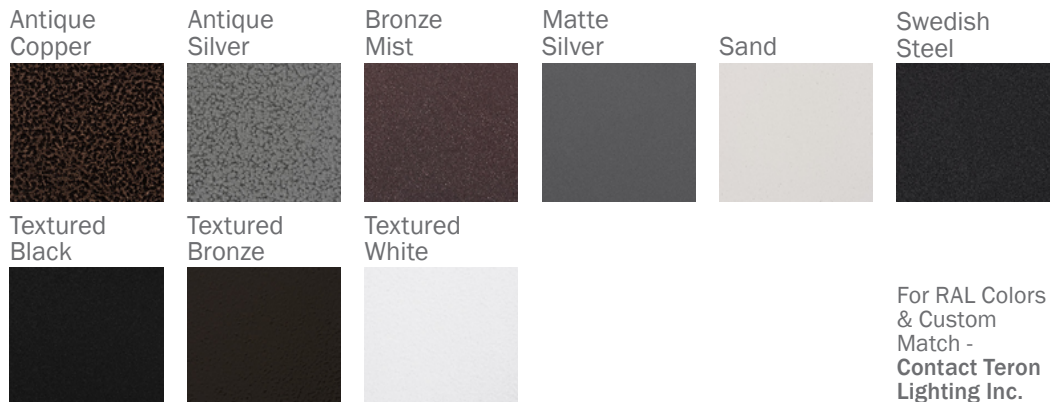

FINISHES

For RAL Colors & Custom Match - Contact Teron Lighting Inc.