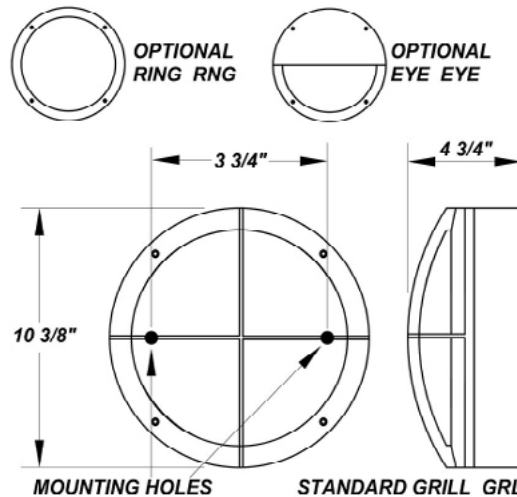

TREVINO M LED

Architectural Outdoor

PROJECT:	
TYPE:	
PO#:	QTY:
COMMENTS:	

FEATURES

- Aluminum Mount Pan
- Centered over 4" Junction Box (By Others)
- CSA Listed Wet Location For Wall or Ceiling Mount
- Die-Cast Aluminum Housing and Fascia w/ Matte Silver
- Luminous White Polycarbonate Diffuser
- Mounts Directly to Surface
- Polyester Powder Coat Finish
- Selectable Wattage: 13.5W, 17W, 20.5W
- Selectable CCT: 30K, 35K, 40K, 50K

LINE DRAWING

LINE DRAWING NOT TO SCALE