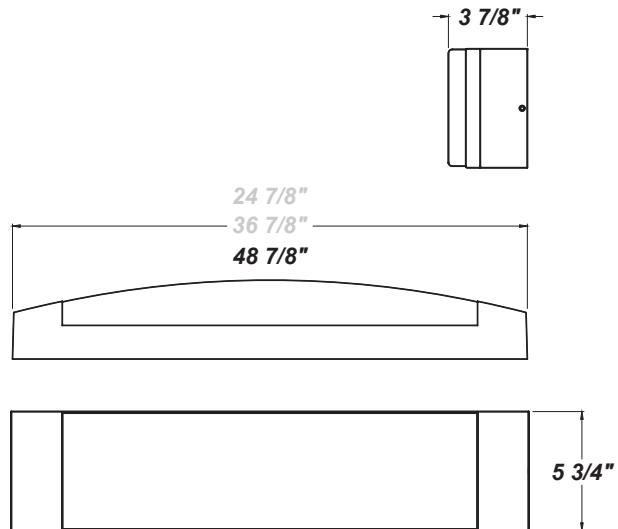

LINE DRAWING

LINE DRAWING NOT TO SCALE

FINISHES

Antique Copper	Antique Silver	Bronze Mist	Matte Silver	Metallic Black	Sand
Swedish Steel	Textured Black	Textured Bronze	Textured White		

For RAL Colors & Custom Match - Contact Teron Lighting Inc.