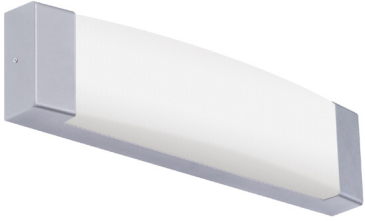

# CAPRI LED 48"

Architectural Indoor

PROJECT:	
TYPE:	
PO#:	QTY:
COMMENTS:	

## FEATURES

- ADA Compliant
- CSA Listed Damp Location For Wall or Ceiling Mounting
- LED Light Fixture
- Luminous White Acrylic Diffuser
- Mounts Directly to Surface w/ Two Wall Anchors (Not Included)
- Steel Housing w/ Matte Silver Powder Coat Finish
- Steel Mounting Pan w/ Hi-Reflectance White Powder Coat Finish
- Steel Reflector w/ Hi-Reflectance White Powder Coat Finish

## LINE DRAWING

LINE DRAWING NOT TO SCALE