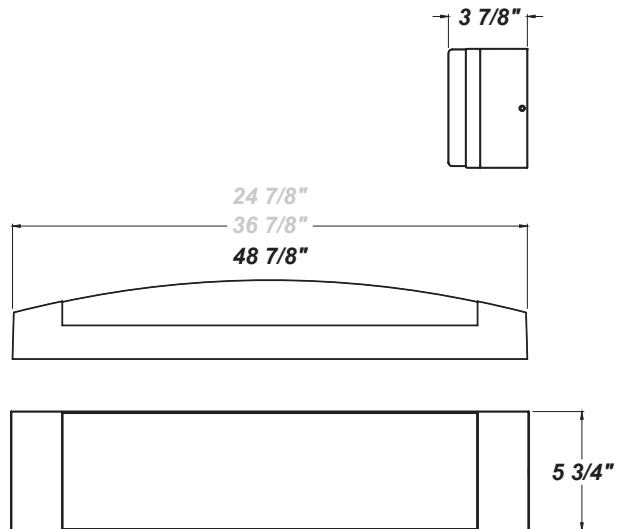

## FEATURES

- ADA Compliant
- CSA Listed Damp Location For Wall or Ceiling Mounting
- LED Light Fixture
- Luminous White Acrylic Diffuser
- Mounts Directly to Surface w/ Two Wall Anchors (Not Included)
- Steel Housing w/ Matte Silver Powder Coat Finish
- Steel Mounting Pan w/ Hi-Reflectance White Powder Coat Finish
- Steel Reflector w/ Hi-Reflectance White Powder Coat Finish

## LINE DRAWING

LINE DRAWING NOT TO SCALE