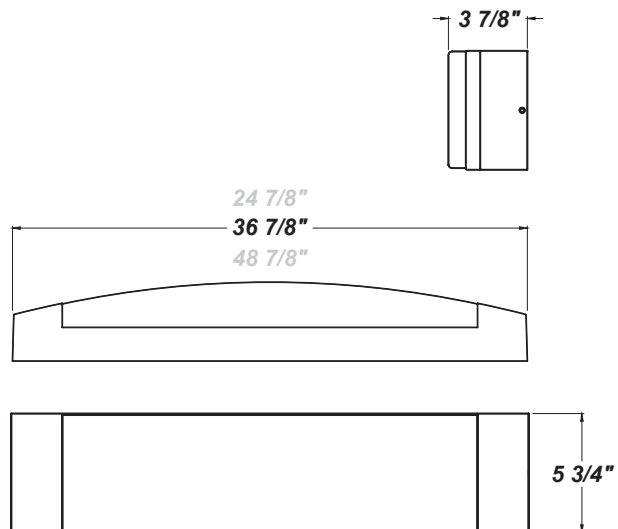

## FEATURES

- ADA Compliant
- CSA Listed Damp Location For Wall or Ceiling Mounting
- L38.0 is Dimmable at 120V Only
- LED Light Fixture
- Luminous White Acrylic Diffuser
- Mounts Directly to Surface w/ Two Wall Anchors (Not Included)
- Steel Housing w/ Matte Silver Powder Coat Finish
- Steel Mounting Pan w/ Hi-Reflectance White Powder Coat Finish
- Steel Reflector w/ Hi-Reflectance White Powder Coat Finish

## LINE DRAWING

LINE DRAWING NOT TO SCALE