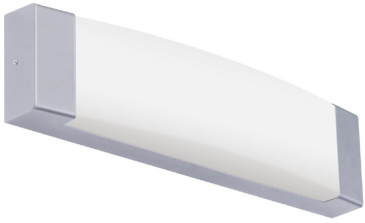

# CAPRI LED 36"

Architectural Indoor

PROJECT:	
TYPE:	
PO#:	QTY:
COMMENTS:	

## FEATURES

- ADA Compliant
- CSA Listed Damp Location For Wall or Ceiling Mounting
- L38.0 is Dimmable at 120V Only
- LED Light Fixture
- Luminous White Acrylic Diffuser
- Mounts Directly to Surface w/ Two Wall Anchors (Not Included)
- Steel Housing w/ Matte Silver Powder Coat Finish
- Steel Mounting Pan w/ Hi-Reflectance White Powder Coat Finish
- Steel Reflector w/ Hi-Reflectance White Powder Coat Finish

## LINE DRAWING

LINE DRAWING NOT TO SCALE