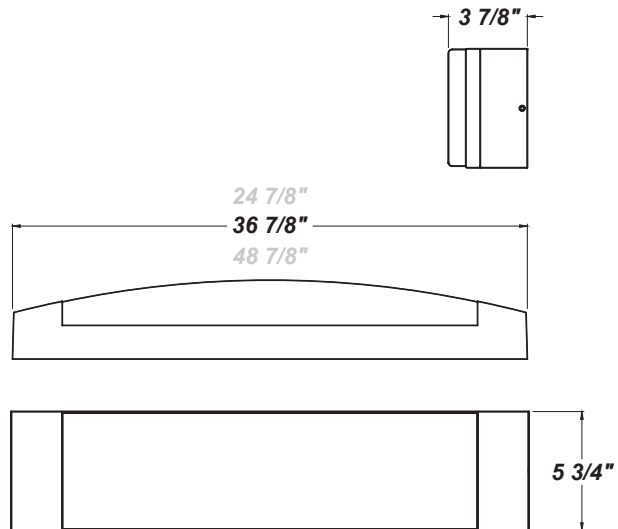

LINE DRAWING

LINE DRAWING NOT TO SCALE

FINISHES

Antique Copper	Antique Silver	Bronze Mist	Matte Silver	Metallic Black	Sand
Swedish Steel	Textured Black	Textured Bronze	Textured White		

For RAL Colors & Custom Match - Contact Teron Lighting Inc.