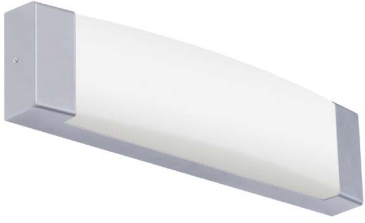

# CAPRI LED 24"

Architectural Indoor

PROJECT:	
TYPE:	
PO#:	QTY:
COMMENTS:	

## FEATURES

- Steel Housing w/ Matte Silver Powder Coat Finish
- Steel Mounting Pan w/ Hi-Reflectance White Powder Coat Finish
- Luminous White Acrylic Diffuser
- Steel Reflector w/ Hi-Reflectance White Powder Coat Finish
- Mounts Directly to Surface w/ Two Wall Anchors (Not Included)
- L22.0 and L33.0 are Dimmable at 120V Only
- ADA Compliant
- CSA Listed Damp Location For Wall or Ceiling Mounting
- LED Light Fixture

## LINE DRAWING

LINE DRAWING NOT TO SCALE