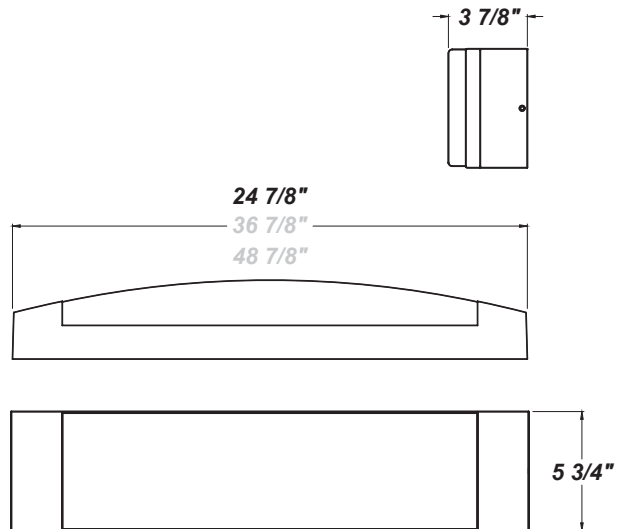

## FEATURES

- Steel Housing w/ Matte Silver Powder Coat Finish
- Steel Mounting Pan w/ Hi-Reflectance White Powder Coat Finish
- Luminous White Acrylic Diffuser
- Steel Reflector w/ Hi-Reflectance White Powder Coat Finish
- Mounts Directly to Surface w/ Two Wall Anchors (Not Included)
- L22.0 and L33.0 are Dimmable at 120V Only
- ADA Compliant
- CSA Listed Damp Location For Wall or Ceiling Mounting
- LED Light Fixture

## LINE DRAWING

LINE DRAWING NOT TO SCALE