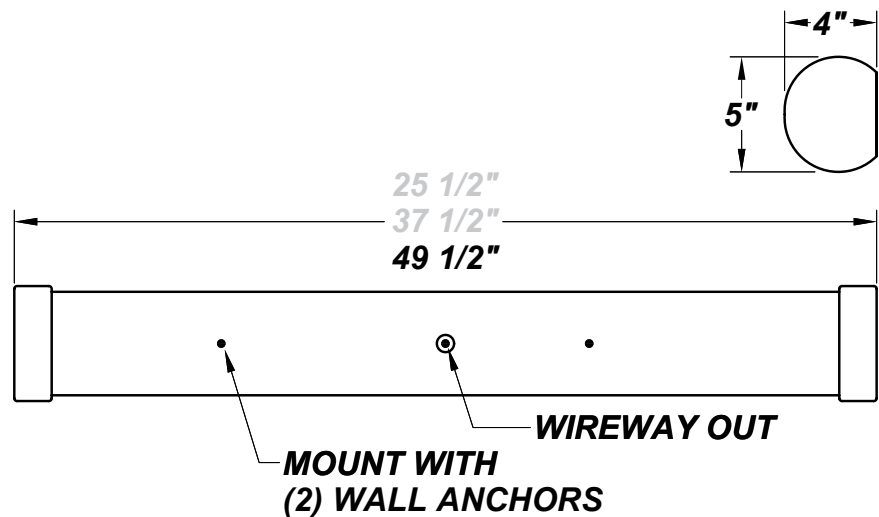

NICKLAUS LED 48"

Architectural Indoor

PROJECT:	
TYPE:	
PO#:	QTY:
COMMENTS:	

FEATURES

- Steel Housing w/ White Powder Coat Finish
- Aluminum Reflector w/ Hi-Reflectance White Powder Coat Finish
- Luminous White Acrylic Diffuser w/ Black Marble Acrylic End Caps
- ELV Driver - Over-Voltage, Over-Current, and Short-Circuit Protection w/ Auto Recovery
- Constant Current
- Dimmable to 10% From 120V to 230V
- Mounts Directly to Surface w/ Two Wall Anchors (Not Included)
- L70 life time for 50,000hr
- ADA Compliant
- CSA Listed Damp Location For Surface Mount
- LED Light Fixture

LINE DRAWING

LINE DRAWING NOT TO SCALE

FINISHES

For RAL Colors
& Custom
Match -
Contact Teron
Lighting Inc.