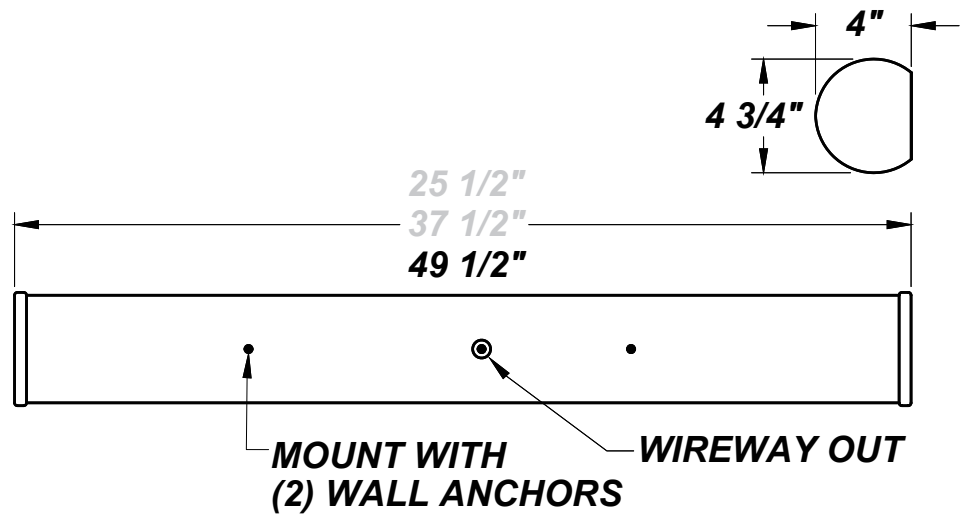

DESERT CLASSIC LED 48"

Architectural Indoor

PROJECT:	
TYPE:	
PO#:	QTY:
COMMENTS:	

FEATURES

- Steel Housing w/ White Powder Coat Finish
- Aluminum Reflector w/ Hi-Reflectance White Powder Coat Finish
- Luminous White Acrylic Diffuser w/ Black Marble Acrylic End Caps
- ELV Driver - Over-Voltage, Over-Current, and Short-Circuit Protection w/ Auto Recovery
- Constant Current, Dimmable to 10% From 120V to 230V
- Mounts Directly to Surface w/ Two Wall Anchors (Not Included)
- ADA Compliant
- CSA Listed Damp Location For Surface Mount
- Emergency Battery Available
- LED Light Fixture

LINE DRAWING

LINE DRAWING NOT TO SCALE

FINISHES

For RAL Colors & Custom Match - Contact Teron Lighting Inc.

DESERT CLASSIC LED 48"

Architectural Indoor

Fixture Core

PROJECT:	
TYPE:	
PO#:	QTY:
COMMENTS:	