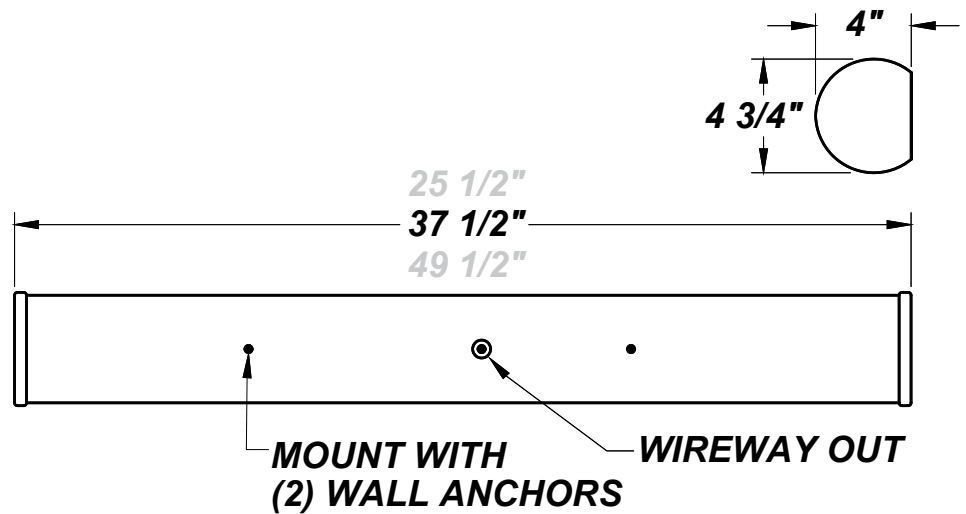

# DESERT CLASSIC LED 36"

Architectural Indoor

PROJECT:	
TYPE:	
PO#:	QTY:
COMMENTS:	

## LINE DRAWING

LINE DRAWING NOT TO SCALE