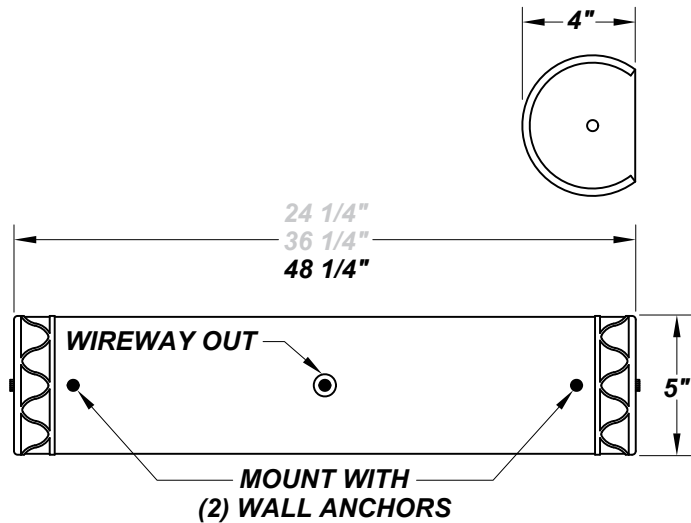

## FEATURES

- Steel Trim w/ Swedish Steel Powder Coat Finish
- Aluminum Housing w/ White Powder Coat Finish
- Aluminum Reflector w/ Hi-Reflectance White Powder Coat Finish
- Luminous White Acrylic Diffuser
- ELV Driver - Over-Voltage, Over-Current, and Short-Circuit Protection w/ Auto Recovery
- Constant Current, Dimmable to 10% From 120V to 230V
- Mounts Directly to Surface w/ Two Wall Anchors (Not Included)
- ADA Compliant
- CSA Listed Damp Location For Surface Mount
- Emergency Battery Available
- LED Light Fixture

## LINE DRAWING

LINE DRAWING NOT TO SCALE