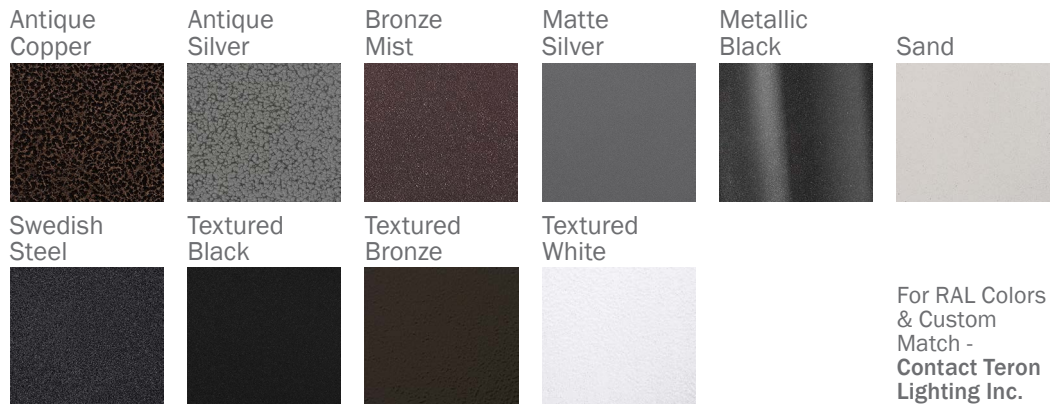

## FEATURES

- Steel Trim w/ Swedish Steel Powder Coat Finish
- Aluminum Housing w/ White Powder Coat Finish
- Aluminum Reflector w/ Hi-Reflectance White Powder Coat Finish
- Luminous White Acrylic Diffuser
- ELV Driver - Over-Voltage, Over-Current, and Short-Circuit Protection w/ Auto Recovery
- Constant Current, Dimmable to 10% From 120V to 230V
- Mounts Directly to Surface w/ Two Wall Anchors (Not Included)
- ADA Compliant
- CSA Listed Damp Location For Surface Mount
- Emergency Battery Available
- LED Light Fixture

## FINISHES

Aesthetics & Options

TRIM	FINISH	COLOR TEMP	OPTIONS
<b>Not Applicable</b>	<b>AC</b> - Antique Copper <b>TB</b> - Textured Black <b>AS</b> - Antique Silver <b>BT</b> - Bronze Mist <b>BZ</b> - Textured Bronze <b>MB</b> - Metallic Black <b>TW</b> - Textured White <b>SM</b> - Matte Silver <b>SN</b> - Sand <b>SW</b> - Swedish Steel (Standard)	<b>30K</b> - 3000K Color Temp <b>35K</b> - 3500K Color Temp <b>40K</b> - 4000K Color Temp	<b>EB</b> - 5.1W Integral EM Battery <b>F</b> - Fused
ORDER INFO			
Not Applicable Example ^	AC	30K	EB