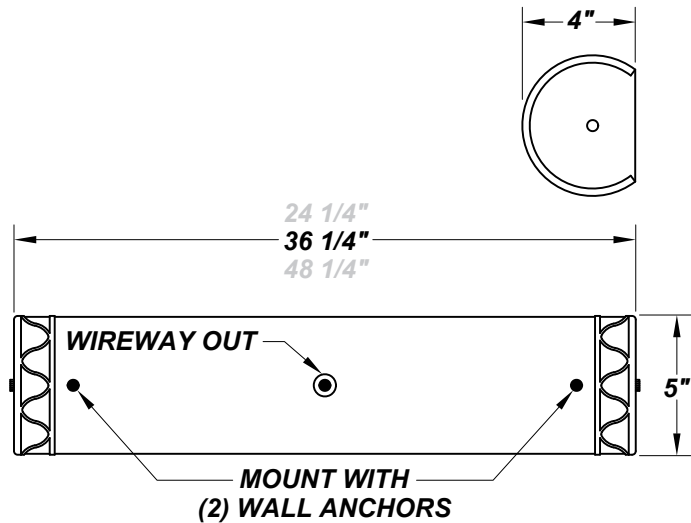

## FEATURES

- Steel Trim w/ Swedish Steel Powder Coat Finish
- Aluminum Housing w/ White Powder Coat Finish
- Aluminum Reflector w/ Hi-Reflectance White Powder Coat Finish
- Luminous White Acrylic Diffuser
- ELV Driver - Over-Voltage, Over-Current, and Short-Circuit Protection w/ Auto Recovery
- Constant Current, Dimmable to 10% From 120V to 230V
- Mounts Directly to Surface w/ Two Wall Anchors (Not Included)
- ADA Compliant
- CSA Listed Damp Location For Surface Mount
- Emergency Battery Available
- LED Light Fixture

## LINE DRAWING

LINE DRAWING NOT TO SCALE