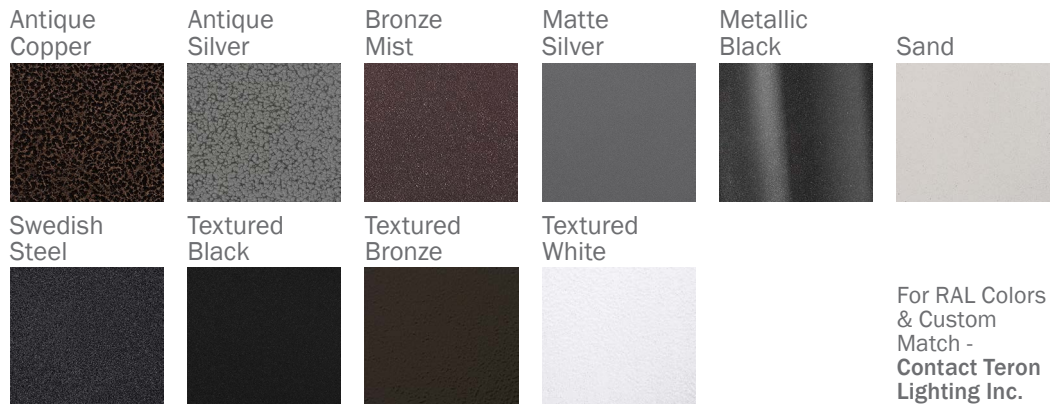

## FEATURES

- Steel Trim w/ Swedish Steel Powder Coat Finish
- Aluminum Housing w/ White Powder Coat Finish
- Aluminum Reflector w/ Hi-Reflectance White Powder Coat Finish
- Luminous White Acrylic Diffuser
- ELV Driver - Over-Voltage, Over-Current, and Short-Circuit Protection w/ Auto Recovery
- Constant Current, Dimmable to 10% From 120V to 230V
- Mounts Directly to Surface w/ Two Wall Anchors (Not Included)
- ADA Compliant
- CSA Listed Damp Location For Surface Mount
- Emergency Battery Available
- LED Light Fixture

## FINISHES

Aesthetics & Options

TRIM	FINISH	COLOR TEMP	OPTIONS
<b>Not Applicable</b>	<b>AC</b> - Antique Copper <b>TB</b> - Textured Black <b>AS</b> - Antique Silver <b>BT</b> - Bronze Mist <b>BZ</b> - Textured Bronze <b>MB</b> - Metallic Black <b>TW</b> - Textured White <b>SM</b> - Matte Silver <b>SN</b> - Sand <b>SW</b> - Swedish Steel (Standard)	<b>30K</b> - 3000K Color Temp <b>35K</b> - 3500K Color Temp <b>40K</b> - 4000K Color Temp	<b>EB</b> - 5.1W Integral EM Battery <b>F</b> - Fused
ORDER INFO			
Not Applicable Example ^	AC	30K	EB