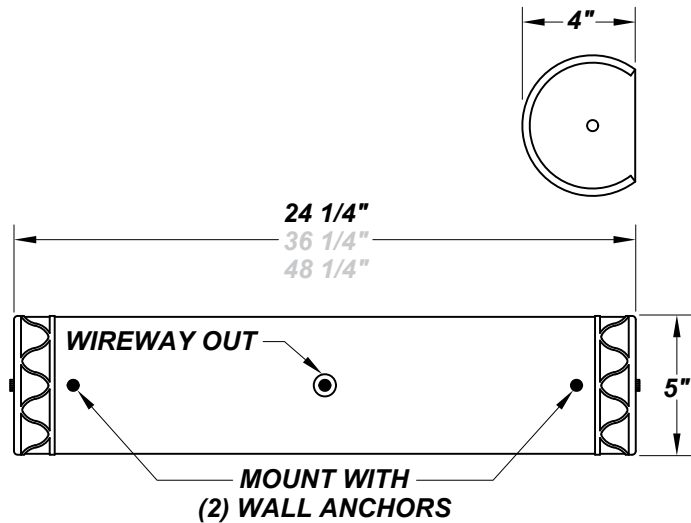

LINE DRAWING

LINE DRAWING NOT TO SCALE

FINISHES

Antique Copper	Antique Silver	Bronze Mist	Matte Silver	Metallic Black	Sand
Swedish Steel	Textured Black	Textured Bronze	Textured White		

For RAL Colors & Custom Match - Contact Teron Lighting Inc.