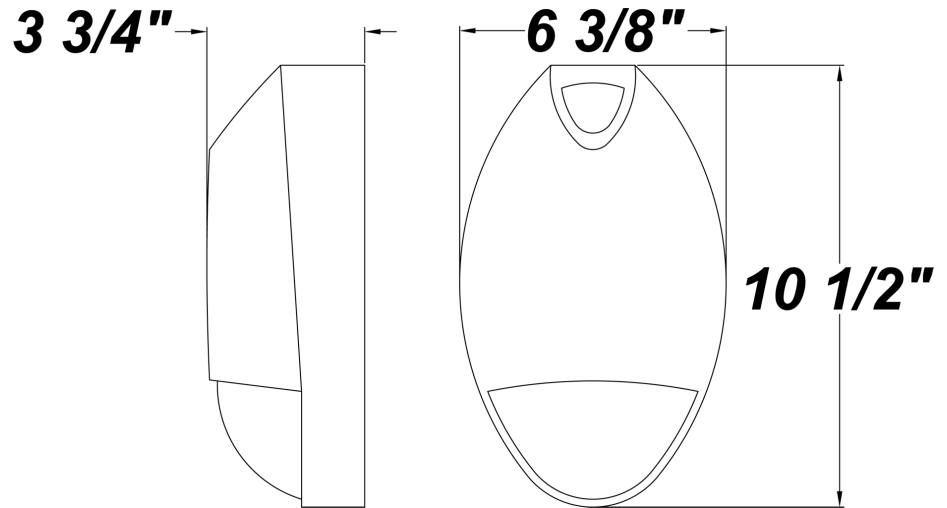

BERKSHIRE LED

PROJECT :
TYPE :
ORDERING # :
COMMENTS :

FEATURES

- Die-Cast Aluminum Housing w/ Textured Bronze Polyester Powder Coat Finish
- UV Resistant Polycarbonate Lens
- Mirrored Reflector
- Integrated Photocell
- Mounts on Ceiling or Wall Over Recessed 4" Junction Box (By Others) or Use Surface Conduit
- 120V - 277V
- One 14W LED Driver
- UL Listed For Wet Location